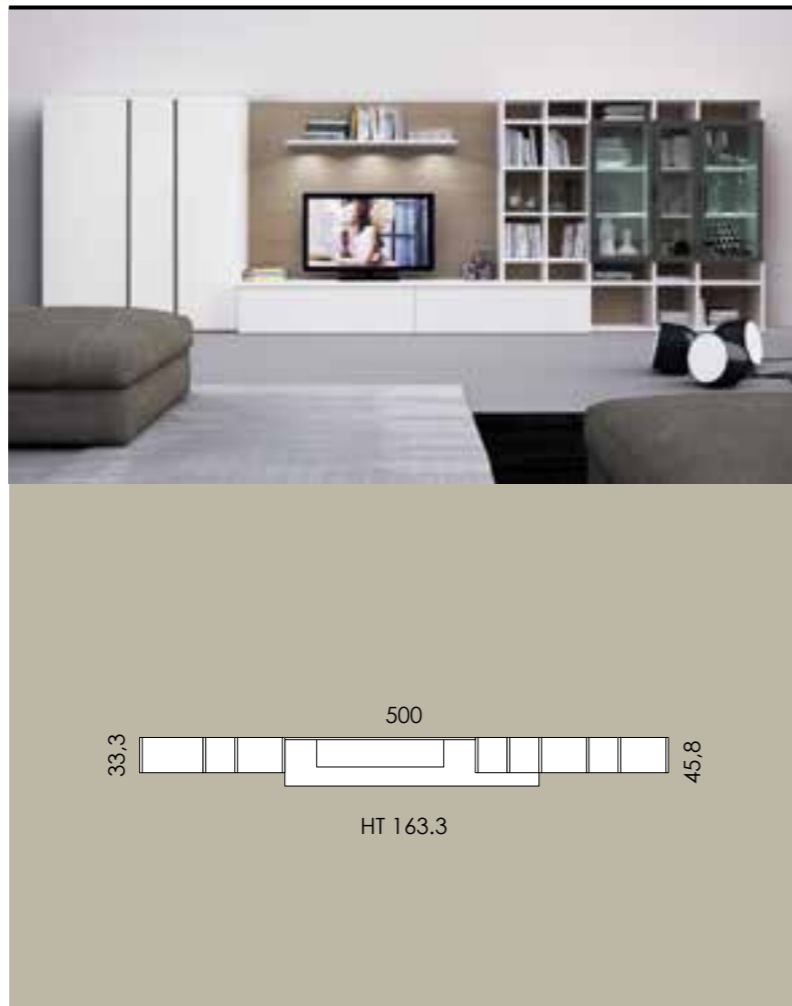

Kompozíció száma:

Br. Listaára:

Br. Kedvezményes ára:

Composition **L17**

1.206.000,- Ft

1.061.000,- Ft

Code	Description	Q.ty
PL85.20T	BOOKCASE H160.8 W60 W/BACK	1
PL85.04H	BOOKCASE H160.8 W30 W/BACK	1
PL85.12A	BOOKCASE H160.8 W45 W/BACK	1
PL86.28Z	FLOOR-STAN.SD.PANEL D33.3 H160	1
PL72.44P	MODULAR UNIT PB H1 W120	1
PL72.44P	MODULAR UNIT PB H1 W120	1
P77.24H	TOP PB CUSTOM SZ W	1
P01.66B	ADJUSTABLE FEET H07 FOR G	2
PL92.43P	ELEV.BOISERIE H163.3 W180	1
PL91.56K	SHELF F/BOISERIE W150	1
PL86.17N	LED SPOT LIGHT	2
PL86.17N	LED SPOT LIGHT	1
PL91.59D	ELE.BKCS.COMP.H160.8 W30 W/BK	1
PL91.59D	ELE.BKCS.COMP.H160.8 W30 W/BK	1
PL85.12A	BOOKCASE H160.8 W45 W/BACK	1
PL85.04H	BOOKCASE H160.8 W30 W/BACK	1
PL85.12A	BOOKCASE H160.8 W45 W/BACK	1
PL86.28Z	FLOOR-STAN.SD.PANEL D33.3 H160	1
PL86.20X	BOOKCASE TOP STD	1
PL86.20X	BOOKCASE TOP STD	1