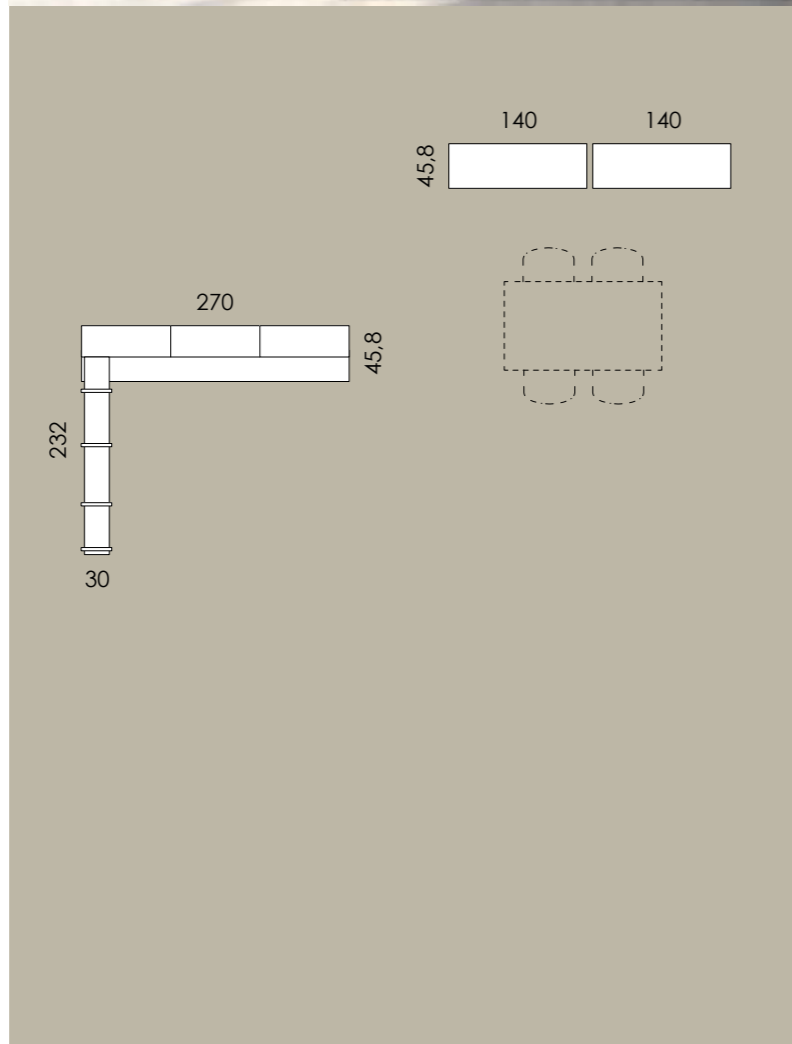

Kompozíció száma:

Br. Listaára:

Br. Kedvezményes ára:

Composition **L04**

1.685.000,- Ft

1.482.000,- Ft

Code	Description	Q.ty
PL66.56W	UPRIGHT RESTING ON GROUND H1608 UP&UP	1
PL66.56W	UPRIGHT RESTING ON GROUND H1608 UP&UP	1
PL66.56W	UPRIGHT RESTING ON GROUND H1608 UP&UP	1
PL66.52V	HANGING UPRIGHT H425 UP&UP	1
PL66.52V	HANGING UPRIGHT H425 UP&UP	1
PL66.60N	CUSTOMIZED SHELF D260	1
PL66.60N	CUSTOMIZED SHELF D260	1
PL66.60N	CUSTOMIZED SHELF D260	1
PL66.60N	CUSTOMIZED SHELF D260	1
P22.21Q	MODULAR UNIT PB H1 W90	1
P22.21Q	MODULAR UNIT PB H1 W90	1
P22.21Q	MODULAR UNIT PB H1 W90	1
P77.23C	TOP PB W270	1
P13.64Z	FOUR FEET H2.5	3
P74.87R	BOISERIE PAN.W-UNIT W90 H1	1
P74.87R	BOISERIE PAN.W-UNIT W90 H1	1
P74.87R	BOISERIE PAN.W-UNIT W90 H1	1
PL34.32R	SIDEBOARD W140 H3 W/PLINTH	1
PL34.32R	SIDEBOARD W140 H3 W/PLINTH	1
PL03.22W	FLO CHAIR	4