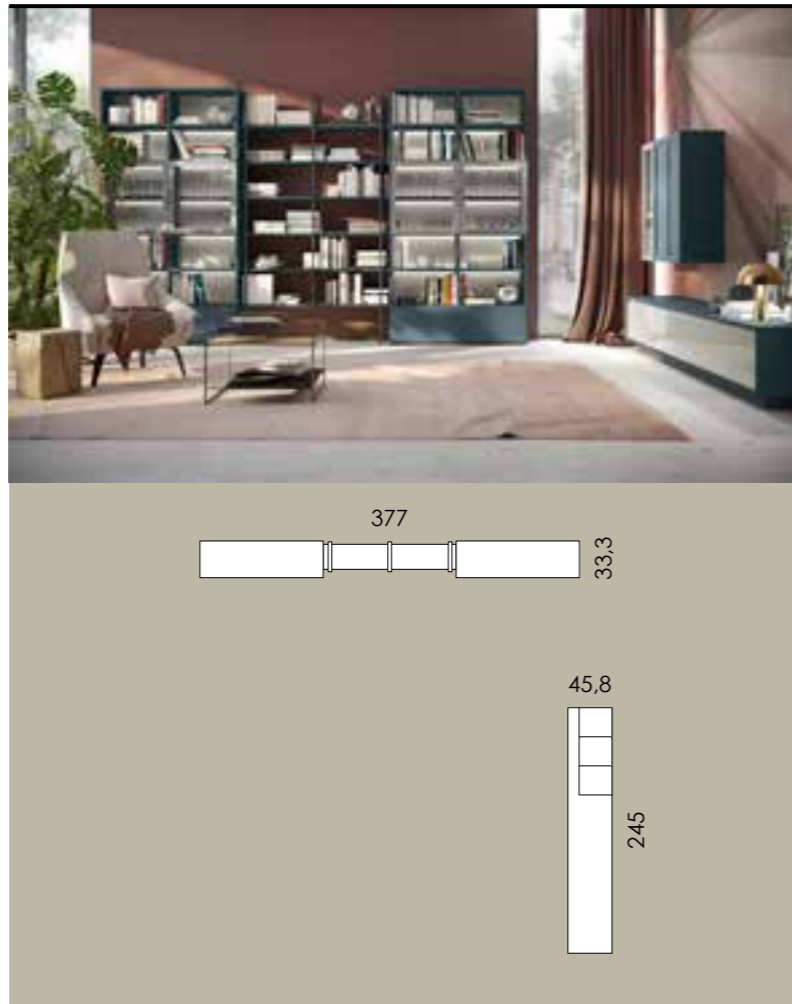

Kompozíció száma:

Br. Listaára:

Br. Kedvezményes ára:

Composition **L06**

1.541.000,- Ft

1.356.000,- Ft

Code	Description	Q.ty
PL85.22F	BOOKCASE H227.3 W60 W/BACK	1
PL85.22F	BOOKCASE H227.3 W60 W/BACK	1
PL86.30C	FLOOR-STAN.SD.PNL D33.3 H226.5	1
PL85.22F	BOOKCASE H227.3 W60 W/BACK	1
PL85.22F	BOOKCASE H227.3 W60 W/BACK	1
PL86.30C	FLOOR-STAN.SD.PNL D33.3 H226.5	1
PL66.58K	UPRIGHT RESTING ON GROUND H2248 UP&UP	1
PL66.58K	UPRIGHT RESTING ON GROUND H2248 UP&UP	1
PL66.60N	CUSTOMIZED SHELF D260	1
PL66.60N	CUSTOMIZED SHELF D260	1
PL66.60N	CUSTOMIZED SHELF D260	1
PL66.60N	CUSTOMIZED SHELF D260	1
PL66.60N	CUSTOMIZED SHELF D260	1
PL66.60N	CUSTOMIZED SHELF D260	1
PL32.23H	SIDEBOARD W245 H1 W/PLINTH	1
PL83.97T	W/U VERTICAL H3 W30	1
PL83.97T	W/U VERTICAL H3 W30	1
PL83.97T	W/U VERTICAL H3 W30	1