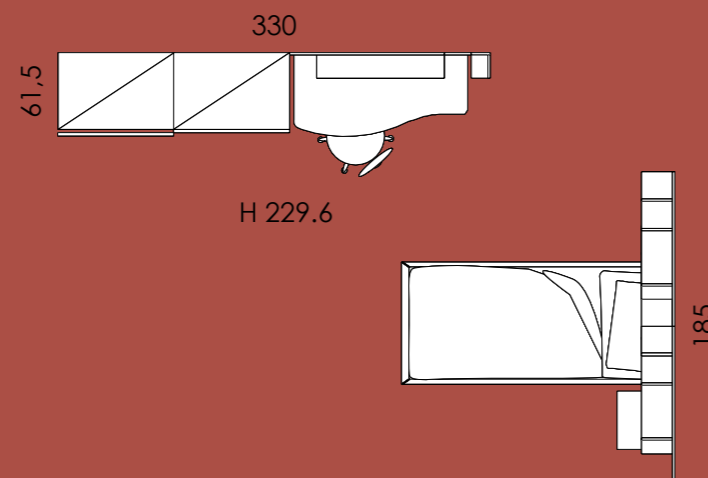

**Y34**

1.119.000,- Ft

**984.000,- Ft**

| Code     |   | Description                          | Q.ty |
|----------|---|--------------------------------------|------|
| P76.57K  | R | WARDROBE WITH "LINEAR" SLIDING DOORS | 1    |
| P03.01E  | L | "SG100" DESK W 135                   | 1    |
| P94.11G  |   | "BREDA" CHAIR                        | 1    |
| PL50.09K |   | "PARALLEL" CUBE                      | 6    |
| PL55.74M |   | "LINE" BED                           | 1    |
| P13.73Y  |   | "LOOK" BEDSIDE TABLE                 | 1    |
| P13.64Z  |   | FOUR FEET H 2.5                      | 1    |