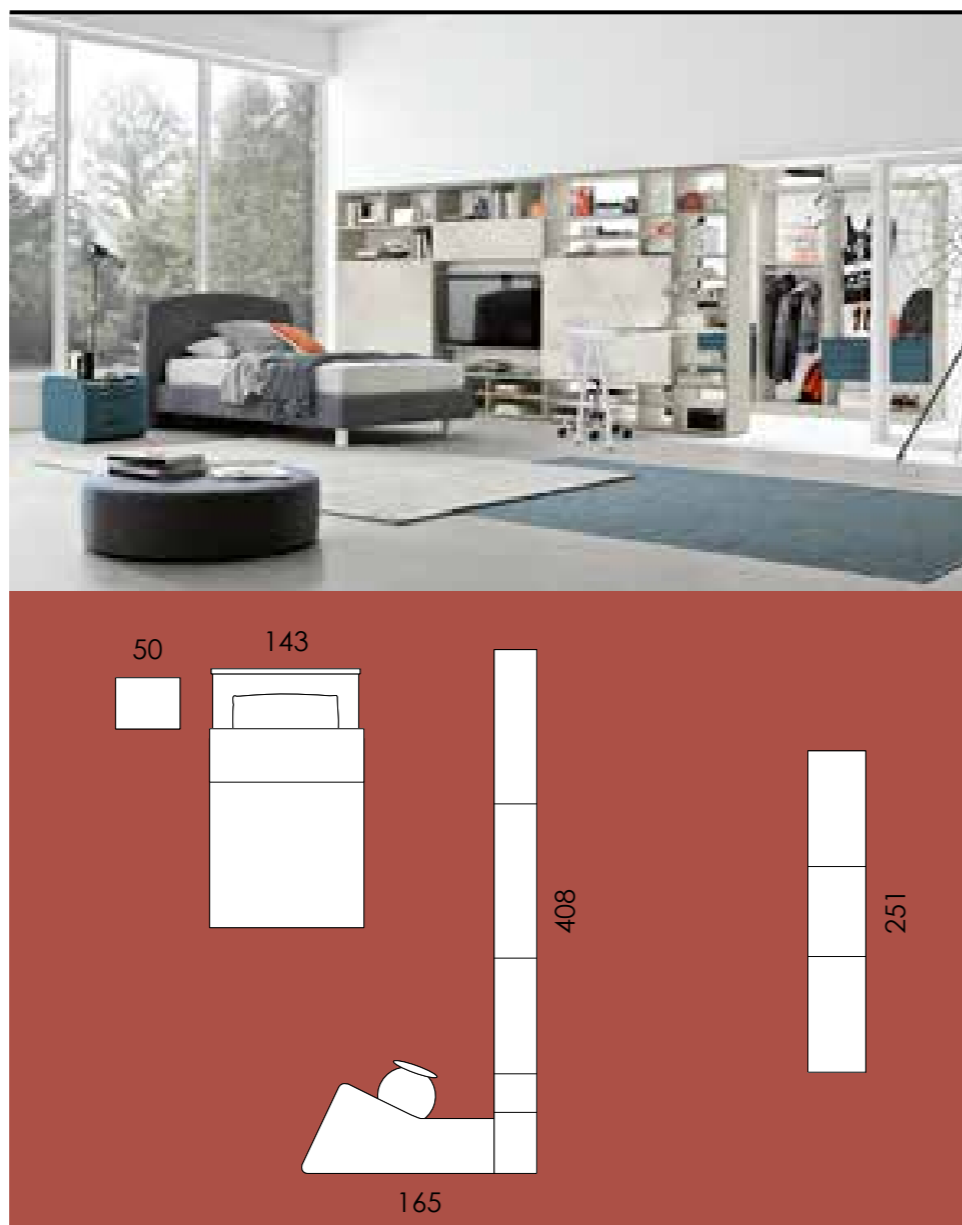

Kompozíció száma:

Br. Listaára:

Br. Kedvezményes ára:

Composition **Y09**

2.152.000,- Ft

1.893.000,- Ft

| Code     | Description                     | Q.ty |
|----------|---------------------------------|------|
| PL38.00D | BEDSIDE TABLE/DRAWERS POLDO W50 | 1    |
| PL55.77F | NARCISO BED F/BED BASE W120     | 1    |
| PL87.05Y | MAXI BOOKCASE H195.3 W120 2-S.  | 1    |
| PL93.40Y | BOOKCASE W/TV HS.S.H195.3 W120  | 1    |
| PL93.62X | TV HOUSING SPACE TYPE 3 W120    | 1    |
| PL85.61W | BOOKCASE H195.3 W90 DB.SIDE     | 1    |
| PL85.37U | BOOKCASE H195.3 W30 DB.SIDE     | 1    |
| PL93.03W | BKCS.W/PENINS.D165 H195.3       | 1    |
| PL86.29F | FLOOR SIDE PANEL D33.3 H194.5   | 1    |
| PL93.91G | SLIDING DOOR W119.7 H95.6       | 1    |
| PL21.14B | FLEXO WARDROBE W92.5 W/BACK P   | 1    |
| PL21.09D | FLEXO WARDROBE W62.5 W/BACK P   | 1    |
| PL21.14B | FLEXO WARDROBE W92.5 W/BACK P   | 1    |
| PL21.99C | FLEXO CUSTOMISED SIDE           | 1    |
| P78.98P  | BENCH W60 H10 D41               | 1    |
| P78.99U  | BENCH W90 H10 D41               | 1    |
| P78.99U  | BENCH W90 H10 D41               | 1    |
| PL77.40K | SUSPENDED MOD. UNIT PB H1 W90   | 1    |
| PL77.40K | SUSPENDED MOD. UNIT PB H1 W90   | 1    |
| P77.19F  | TOP PB W90                      | 1    |
| P77.19F  | TOP PB W90                      | 1    |
| PL03.07T | FRUIT CHAIR                     | 1    |