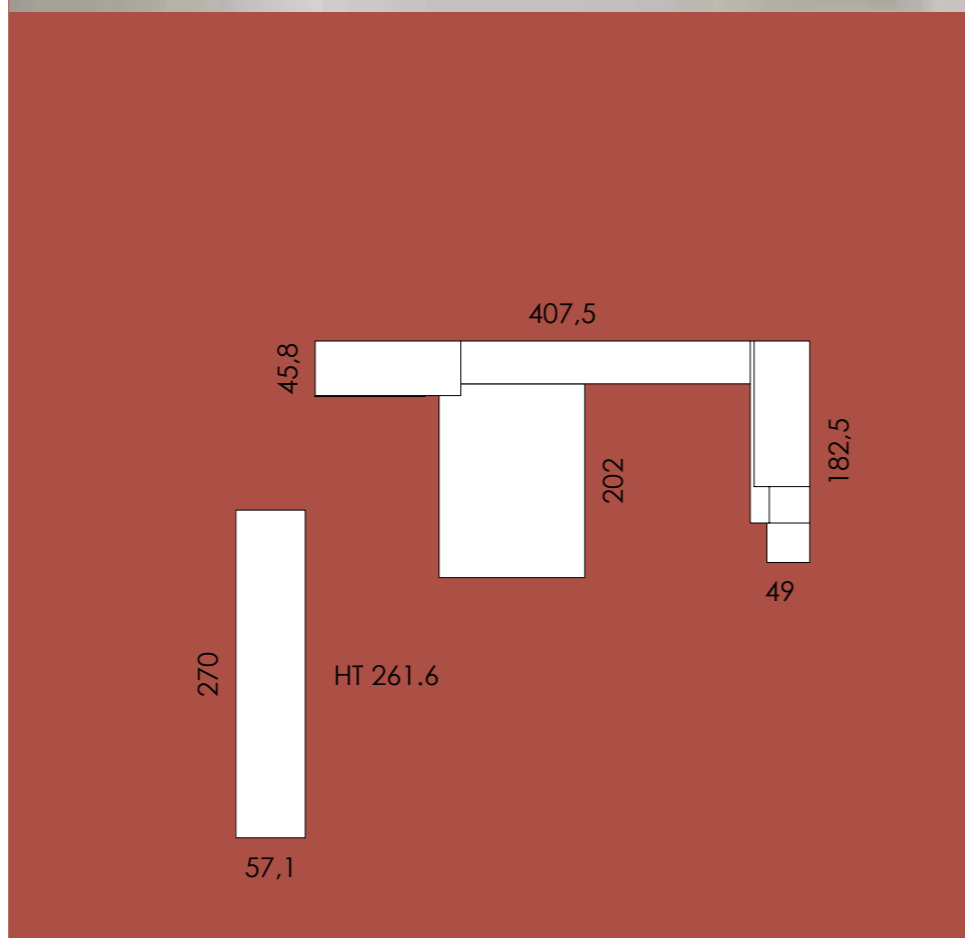

Kompozíció száma:

Br. Listaára:

Br. Kedvezményes ára:

Composition **Y21**

1.877.000,- Ft

1.651.000,- Ft

| Code     | Description                    | Q.ty |
|----------|--------------------------------|------|
| PL14.17F | WARDROBE PA H8 W90             | 1    |
| PL14.17F | WARDROBE PA H8 W90             | 1    |
| PL14.17F | WARDROBE PA H8 W90             | 1    |
| P51.69D  | PAIR CUST-SIZE PLINTHS         | 1    |
| P55.83T  | MODULAR UNIT PB H05 W90        | 1    |
| P77.19F  | TOP PB W90                     | 1    |
| P13.64Z  | FOUR FEET H2.5                 | 1    |
| PL55.84S | GALLERY BED FIXED BASE W120    | 1    |
| PL77.31L | SUSPENDED MOD. UNIT PB H2 W60  | 1    |
| PL77.19B | SUSPENDED MOD. UNIT PB H1 W60  | 1    |
| PL77.19B | SUSPENDED MOD. UNIT PB H1 W60  | 1    |
| PL95.12D | SUSP.BKCS.W/TOP H32 W90 W/BK   | 1    |
| PL95.12D | SUSP.BKCS.W/TOP H32 W90 W/BK   | 1    |
| PL95.27S | SUSP.BKCS.W/TOP H128 W45 2-S.  | 1    |
| PL95.43B | SD.PNL.F/SUSP.BKCS.W/TOP H128  | 1    |
| PL86.20X | BOOKCASE TOP STD               | 1    |
| PL95.12D | SUSP.BKCS.W/TOP H32 W90 W/BK   | 1    |
| PL95.20W | SUSP.BKCS.W/TOP H32 W30 2-S.   | 1    |
| PL86.23S | BOOKCASE TOP W/ATTACHMENTS LH  | 1    |
| PL77.31L | SUSPENDED MOD. UNIT PB H2 W60  | 1    |
| PL77.31L | SUSPENDED MOD. UNIT PB H2 W60  | 1    |
| PL95.32Q | SUSP.BKCS.W/TOP H32 W90 2-S.   | 1    |
| PL95.32Q | SUSP.BKCS.W/TOP H32 W90 2-S.   | 1    |
| PL95.48K | SD.PN.F/SU.BKCS.W/TOP.P H162.5 | 1    |
| PL95.01S | SUSP.BKCS.W/TOP H64 W30 W/BK   | 1    |
| PL98.01E | SUSP.BKCS.PONTI W30 H64 W/B    | 1    |
| PL86.22L | BOOKCASE TOP W/ATTACHMENTS RH  | 1    |
| PL48.97B | DESK PODIO W150                | 1    |
| P94.11G  | PHOTO OF COMPOSITION N.411     | 1    |