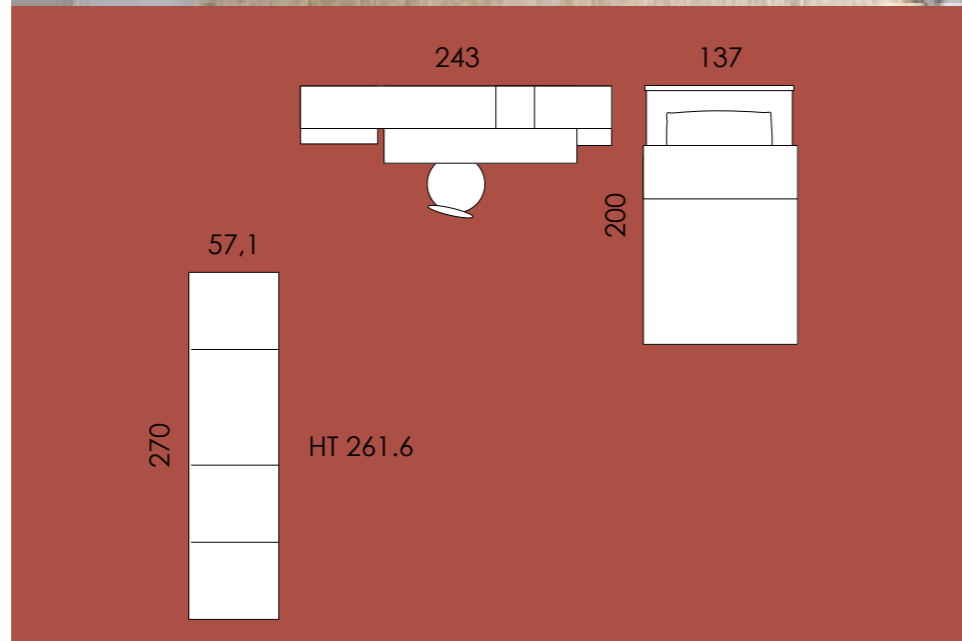

Kompozíció száma:

Br. Listaára:

Br. Kedvezményes ára:

Composition **Y24**

1.428.000,- Ft

1.256.000,- Ft

| Code     | Description                   | Q.ty |
|----------|-------------------------------|------|
| PL14.01M | WARDROBE PA H8 W60            | 1    |
| PL14.17F | WARDROBE PA H8 W90            | 1    |
| P58.82X  | WARDROBE PA H8 W60            | 1    |
| PL14.01M | WARDROBE PA H8 W60            | 1    |
| P51.69D  | PAIR CUST-SIZE PLINTHS        | 1    |
| PL77.25F | SUSPENDED MOD. UNIT PB H1 W60 | 1    |
| P77.18A  | TOP PB W60                    | 1    |
| PL31.08A | FLY DESK W135                 | 1    |
| PL03.13X | WOODY CHAIR                   | 1    |
| P22.20K  | MODULAR UNIT PB H1 W45        | 1    |
| P77.17V  | TOP PB W45                    | 1    |
| P13.64Z  | FOUR FEET H2.5                | 1    |
| PL55.94X | PAD BED FIXED BASE W120       | 1    |
| PL98.00Y | SUSP.BKCS.PONTI W30 H32 W/B   | 1    |
| PL98.21R | SUSP.BKCS.PONTI W90 H32 2-S.  | 1    |
| PL98.00Y | SUSP.BKCS.PONTI W30 H32 W/B   | 1    |
| PL98.01E | SUSP.BKCS.PONTI W30 H64 W/B   | 1    |
| PL98.26Y | SD.PNL.F/SU.BKCS.PONTE H96    | 1    |
| PL98.19N | SUSP.BKCS.PONTI W60 H64 2-S.  | 1    |
| PL98.29T | BOOKCASE BTM W/FITTINGS RH    | 1    |
| PL98.27E | BOOKCASE BTM STD              | 1    |
| PL50.09K | PARALLEL CUBE                 | 1    |
| PL77.19B | SUSPENDED MOD. UNIT PB H1 W60 | 1    |
| PL77.31L | SUSPENDED MOD. UNIT PB H2 W60 | 1    |