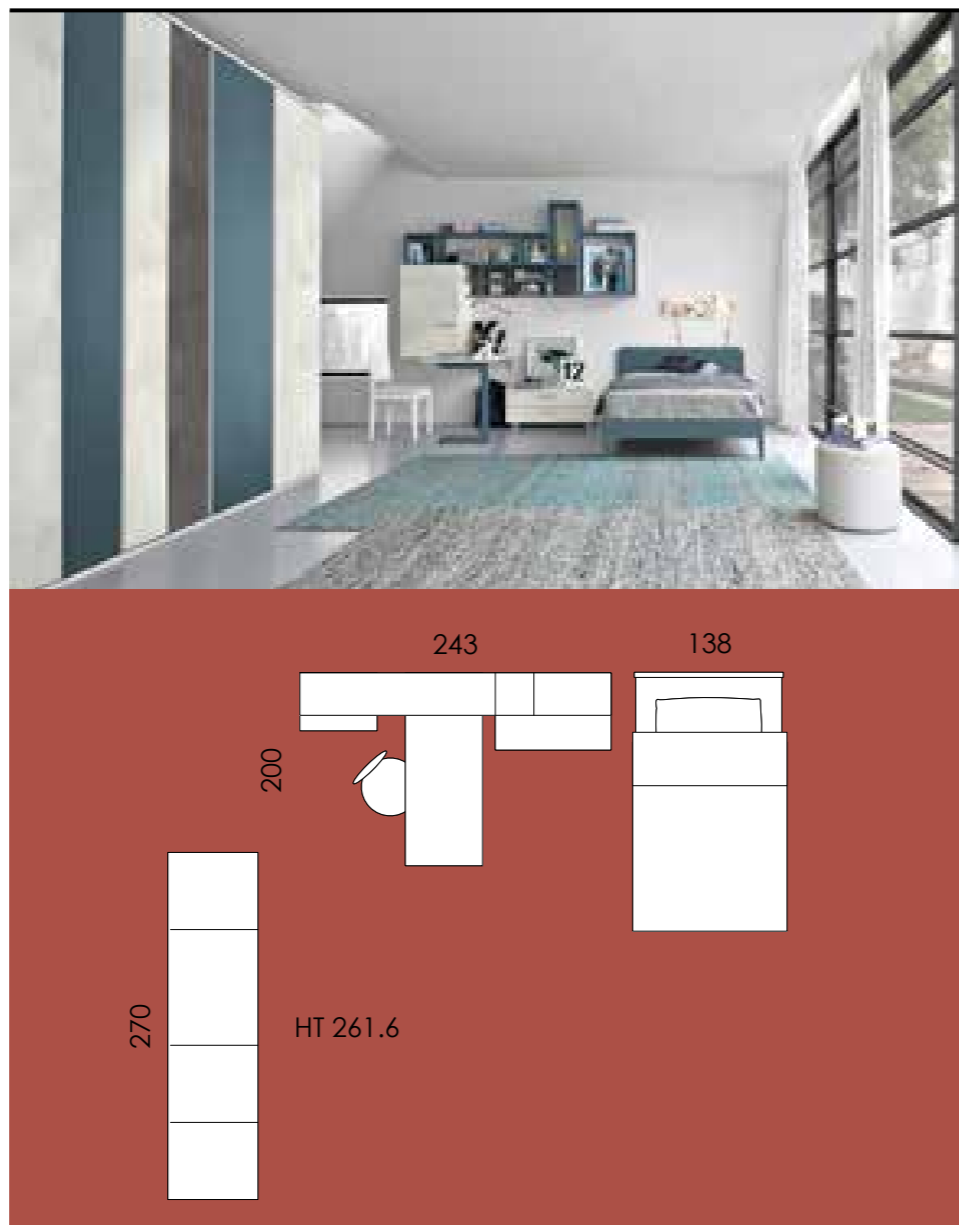

1.359.000,- Ft

1.195.000,- Ft

| Code     | Description                    | Q.ty |
|----------|--------------------------------|------|
| PL14.01M | WARDROBE PA H8 W60             | 1    |
| PL14.01M | WARDROBE PA H8 W60             | 1    |
| PL14.17F | WARDROBE PA H8 W90             | 1    |
| P58.82X  | WARDROBE PA H8 W60             | 1    |
| P51.69D  | PAIR CUST-SIZE PLINTHS         | 1    |
| PL77.19B | SUSPENDED MOD. UNIT PB H1 W60  | 1    |
| PL77.31L | SUSPENDED MOD. UNIT PB H2 W60  | 1    |
| PL95.75F | SUS.BKCS.W/TOP P.H34.5 W30 2-S | 1    |
| PL95.93D | SUS.BKCS W/CAP H34.5 W90 2-S   | 1    |
| PL95.75F | SUS.BKCS.W/TOP P.H34.5 W30 2-S | 1    |
| PL95.76N | SUS.BKCS W/CAP H66.5 W30 2-S   | 1    |
| PL95.88F | SUS.BKCS W/CAP H66.5 W60 2-S   | 1    |
| PL95.45Q | SD.PN.F/SU.BKCS.W/TOP.P H66.5  | 1    |
| PL50.09K | PARALLEL CUBE                  | 1    |
| PL50.09K | PARALLEL CUBE                  | 1    |
| PL31.13Y | FLY DESK W150                  | 1    |
| PL03.13X | WOODY CHAIR                    | 1    |
| PL38.13D | BEDSIDE TABLE W90 W/TOP        | 1    |
| PL55.45B | POLDO BED W120 BD.FR. NETTUNO  | 1    |