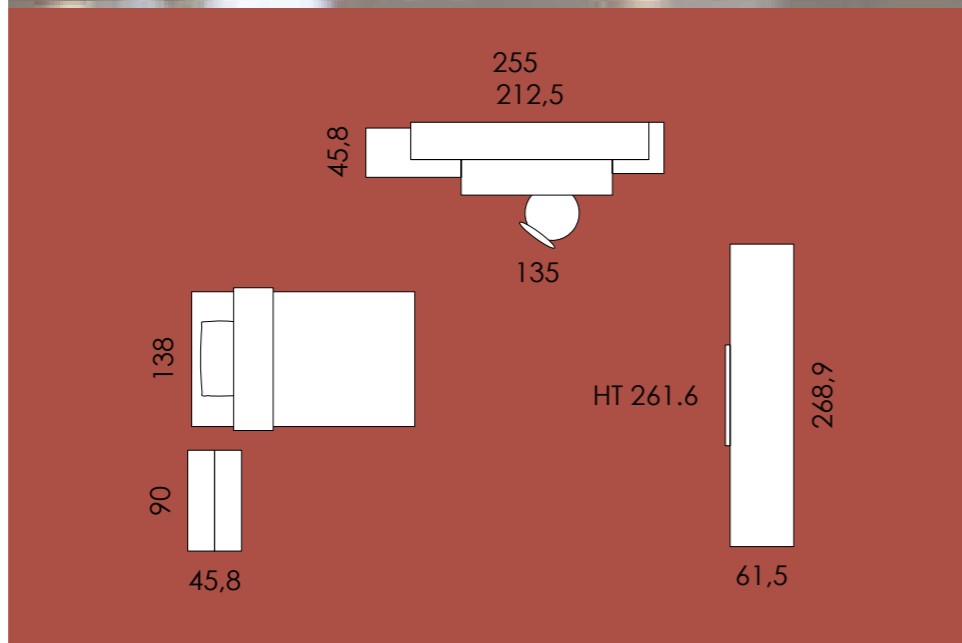

Kompozíció száma:

Br. Listaára:

Br. Kedvezményes ára:

Composition

**Y26**

1.666.000,- Ft

**1.466.000,- Ft**

| Code     | Description                   | Q.ty |
|----------|-------------------------------|------|
| PL38.75Z | SHELF PODIO W90               | 1    |
| PL38.75Z | SHELF PODIO W90               | 1    |
| PL38.13D | BEDSIDE TABLE W90 W/TOP       | 1    |
| PL62.14U | TETRIS BED BASE W120          | 1    |
| PL38.13D | BEDSIDE TABLE W90 W/TOP       | 1    |
| PL31.08A | FLY DESK W135                 | 1    |
| PL77.21E | SUSPENDED MOD. UNIT PB H1 W60 | 1    |
| P77.18A  | TOP PB W60                    | 1    |
| PL03.13X | WOODY CHAIR                   | 1    |
| PL95.29E | SUSP.BKCS.W/TOP H64 W60 2-S.  | 1    |
| PL95.42V | SD.PNL.F/SUSP.BKCS.W/TOP H96  | 1    |
| PL95.21C | SUSP.BKCS.W/TOP H64 W30 2-S.  | 1    |
| PL95.21C | SUSP.BKCS.W/TOP H64 W30 2-S.  | 1    |
| PL95.21C | SUSP.BKCS.W/TOP H64 W30 2-S.  | 1    |
| PL95.21C | SUSP.BKCS.W/TOP H64 W30 2-S.  | 1    |
| PL95.20W | SUSP.BKCS.W/TOP H32 W30 2-S.  | 1    |
| PL95.42V | SD.PNL.F/SUSP.BKCS.W/TOP H96  | 1    |
| PL86.13M | SHELF W87.5 D33.3             | 1    |
| PL86.20X | BOOKCASE TOP STD              | 1    |
| PL64.95C | WARD.SLID.QUADROTTI H8 W270   | 1    |