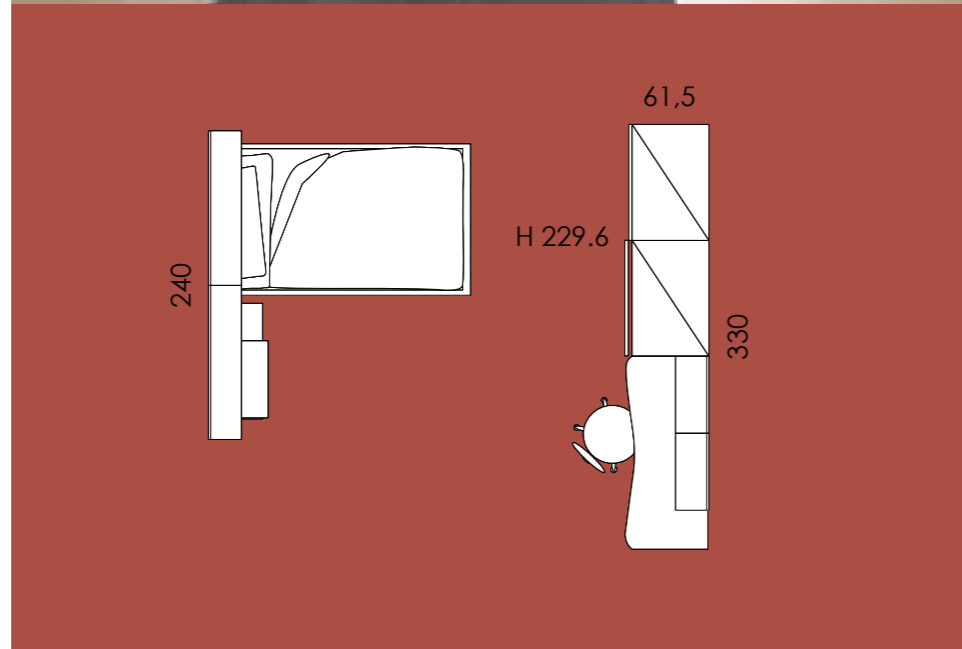

A fenti bruttó árak a képen szereplő gyerekbútor összeállításra vonatkoznak, tájékoztató áraink kiegészítők és dekorációk nélkül értendők, érvényességük: 2020. május 31.
A bútor beszerelésének díját az árak a gyerekbútorok esetében már tartalmazzák. Budapesten belül a kiszállítás díja 15.000,- Ft, Budapesten kívül a kiszállítás díja 35.000,- Ft.
A gyerekbútor megrendelés feltétele 50% előleg befizetése átutalással, vagy készpénzben.

Várható beérkezés: a megrendeléstől számított 6-8 héten belül. Garanciaidő: Asztalos szakembereink általi beszerelés esetén a garanciaidő 3 év.