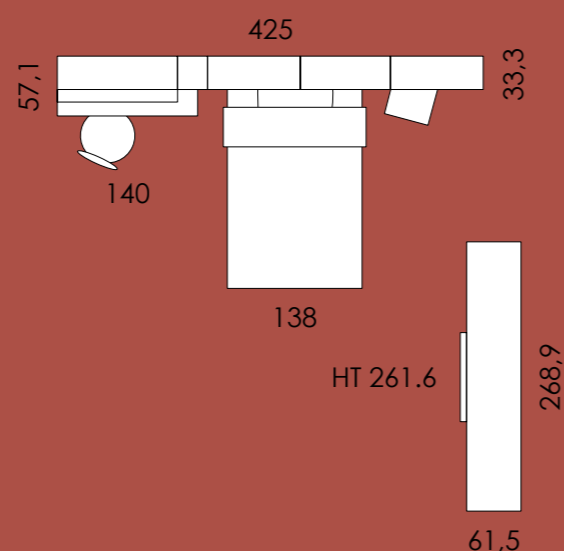

Kompozíció száma:

Br. Listaára:

Br. Kedvezményes ára:

Composition **Y13**

1.705.000,- Ft

1.500.000,- Ft

| Code     | Description                    | Q.ty |
|----------|--------------------------------|------|
| PL48.62C | WRITING DESK CUSTOM-MADE TOP   | 1    |
| P03.00Z  | SLIM LEG                       | 4    |
| PL03.22W | FLO CHAIR                      | 1    |
| PL50.09K | PARALLEL CUBE                  | 1    |
| P94.28Z  | WALL-MNT MODULAR UNIT H2 W60   | 1    |
| P94.28Z  | WALL-MNT MODULAR UNIT H2 W60   | 1    |
| PL76.51S | TOP PC W120                    | 1    |
| PL95.76N | SUS.BKCS W/CAP H66.5 W30 2-S   | 1    |
| PL95.88F | SUS.BKCS W/CAP H66.5 W60 2-S   | 1    |
| PL95.45Q | SD.PN.F/SU.BKCS.W/TOP.P H66.5  | 1    |
| PL95.42V | SD.PNL.F/SUSP.BKCS.W/TOP H96   | 1    |
| PL95.21C | SUSP.BKCS.W/TOP H64 W30 2-S.   | 1    |
| PL86.20X | BOOKCASE TOP STD               | 1    |
| P53.59F  | BOIS.PANEL W-UNIT H1 W60       | 1    |
| P53.59F  | BOIS.PANEL W-UNIT H1 W60       | 1    |
| PL95.88F | SUS.BKCS W/CAP H66.5 W60 2-S   | 1    |
| PL95.42V | SD.PNL.F/SUSP.BKCS.W/TOP H96   | 1    |
| PL95.45Q | SD.PN.F/SU.BKCS.W/TOP.P H66.5  | 1    |
| PL95.22K | SUSP.BKCS.W/TOP H96 W30 2-S.   | 1    |
| PL86.20X | BOOKCASE TOP STD               | 1    |
| PL50.09K | PARALLEL CUBE                  | 1    |
| PL62.14U | TETRIS BED BASE W120           | 1    |
| PL38.31B | BEDSIDE UNIT L45 WITH TOP+BASE | 1    |
| PL64.75S | WARD.LINEAR/SECTOR H8 W270     | 1    |