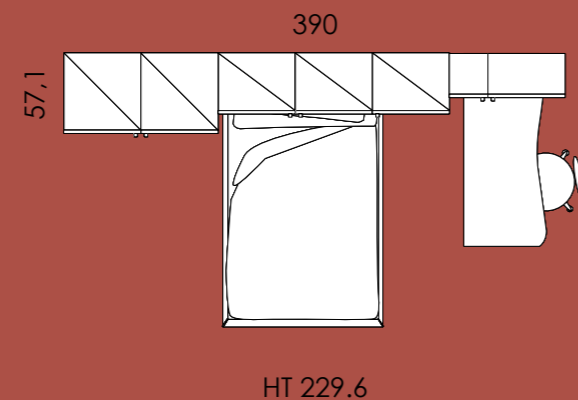

Kompozíció száma:

Br. Listaára:

Br. Kedvezményes ára:

Composition

**Y46**

1.229.000,- Ft

**1.081.000,- Ft**

| Code     | Description                   | Q.ty |
|----------|-------------------------------|------|
| PL14.66B | WARDROBE PA H8 W120           | 1    |
| PL77.31L | SUSPENDED MOD. UNIT PB H2 W60 | 1    |
| PL77.31L | SUSPENDED MOD. UNIT PB H2 W60 | 1    |
| PL77.31L | SUSPENDED MOD. UNIT PB H2 W60 | 1    |
| P94.44M  | WALL UNIT H2 W60              | 1    |
| PL83.97T | W/U VERTICAL H3 W30           | 1    |
| P74.68N  | BOISERIE PAN W-UNIT W45 H1    | 1    |
| P94.42A  | WALL UNIT H2 W45              | 1    |
| PL50.09K | PARALLEL CUBE                 | 1    |
| PL50.09K | PARALLEL CUBE                 | 1    |
| PL55.74M | NEW LINE BED F/BED BASE W120  | 1    |
| PL38.12X | BEDSIDE TABLE W60 W/TOP       | 1    |
| PL47.30U | SG102 DESK W150               | 1    |
| P94.82T  | VEGA CHAIR W/WHEELS           | 1    |