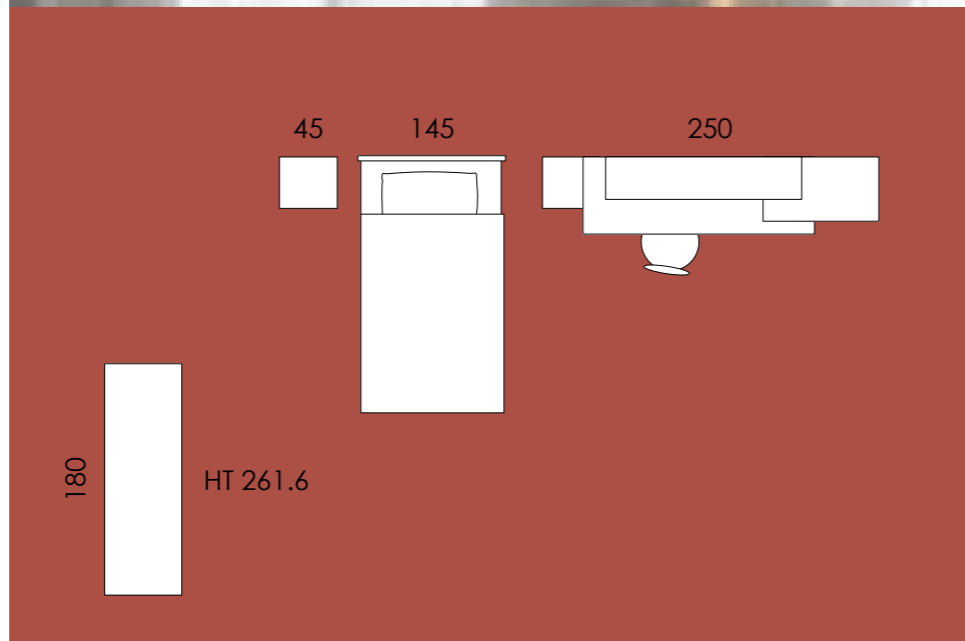

Kompozíció száma:

Br. Listaára:

Br. Kedvezményes ára:

Composition **Y45**

1.393.000,- Ft

1.225.000,- Ft

Code	Description	Q.ty
PL64.33G	WARDROBE SLIDING PA H8 W18	1
PL61.33F	LOOK BEDSIDE TABLE	1
PL55.94X	PAD BED FIXED BASE W120	1
PL61.33F	LOOK BEDSIDE TABLE	1
PL31.11L	FLY DESK W180	1
PL03.13X	WOODY CHAIR	1
PL98.13Y	SUSP.BKCS.PONTI W30 H64 2-S.	1
PL98.26Y	SD.PNL.F/SU.BKCS.PONTE H96	1
PL98.14E	SUSP.BKCS.PONTI W30 H96 2-S.	1
PL98.13Y	SUSP.BKCS.PONTI W30 H64 2-S.	1
PL98.14E	SUSP.BKCS.PONTI W30 H96 2-S.	1
PL98.26Y	SD.PNL.F/SU.BKCS.PONTE H96	1
PL98.13Y	SUSP.BKCS.PONTI W30 H64 2-S.	1
PL98.27E	BOOKCASE BTM STD	1
PL98.30Q	BOOKCASE BTM W/FITTINGS LH	1
PL98.30Q	BOOKCASE BTM W/FITTINGS LH	1
PL77.25F	SUSPENDEED MOD. UNIT PB H1 W60	1
PL77.62H	SUSPENDEED MOD. UNIT PB H3 W45	1
PL77.46Y	SUSPENDEED MOD. UNIT PB H1 W90	1

A fenti bruttó árak a képen szereplő gyerekbútor összeállításra vonatkoznak, tájékoztató áraink kiegészítők és dekorációk nélkül értendők, érvényességük: 2020. május 31.

A bútor beszerelésének díját az árak a gyerekbútorok esetében már tartalmazzák. Budapesten belül a kiszállítás díja 15.000,- Ft, Budapesten kívül a kiszállítás díja 35.000,- Ft.

A gyerekbútor megrendelés feltétele 50% előleg befizetése átutalással, vagy készpénzben.

Várható beérkezés: a megrendeléstől számított 6-8 héten belül. Garanciaidő: Asztalos szakembereink általi beszerelés esetén a garanciaidő 3 év.