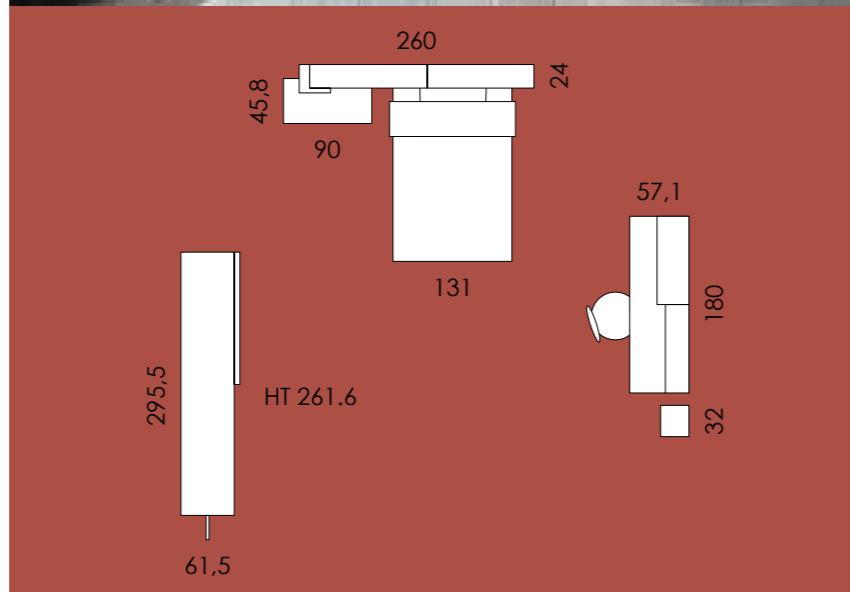

Kompozíció száma:

Br. Listaára:

Br. Kedvezményes ára:

Composition **Y14**

1.529.000,- Ft

1.345.000,- Ft

| Code     | Description                    | Q.ty |
|----------|--------------------------------|------|
| PL65.16V | WARD. SLID.DIAGONAL H8 W270    | 1    |
| P08.31K  | BERNARDO H227                  | 1    |
| P08.32Q  | TIDY TRAY FOR GARMENT RACK     | 1    |
| PL72.40N | MODULAR UNIT PB H1 W90         | 1    |
| P77.19F  | TOP PB W90                     | 1    |
| P77.73Z  | BASE PB W90                    | 1    |
| P07.60P  | 4 ADJUSTABLE WHEELS DELTA H110 | 1    |
| PL59.29K | SECTOR BED BASE W120           | 1    |
| P74.91N  | COMPART.CUBE W34               | 1    |
| P74.91N  | COMPART.CUBE W34               | 1    |
| PL50.09K | PARALLEL CUBE                  | 1    |
| PL50.09K | PARALLEL CUBE                  | 1    |
| PL38.76F | SHELF PODIO W120               | 1    |
| PL38.76F | SHELF PODIO W120               | 1    |
| P39.43K  | CTSIZE SQUARED TOP             | 1    |
| P07.74Q  | PAIR LEGS SLIM                 | 2    |
| PL50.09K | PARALLEL CUBE                  | 1    |
| PL38.76F | SHELF PODIO W120               | 1    |
| P74.87R  | BOISERIE PAN.W-UNIT W90 H1     | 1    |
| P74.92T  | COMPART.CUBE W66               | 1    |
| PL03.13X | WOODY CHAIR                    | 1    |