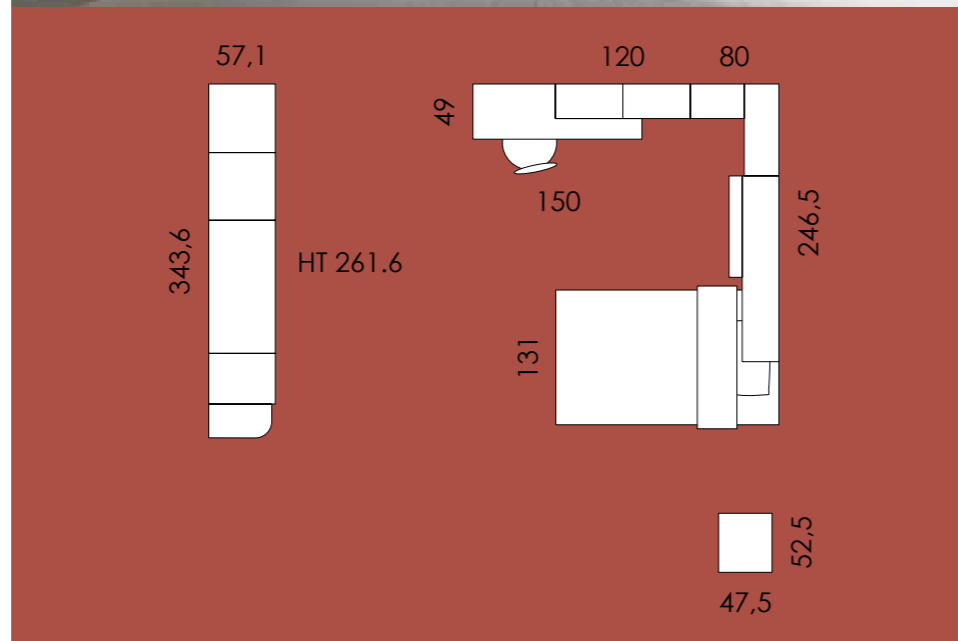

Kompozíció száma:

Br. Listaára:

Br. Kedvezményes ára:

Composition **Y19**

1.992.000,- Ft

1.752.000,- Ft

| Code     | Description                   | Q.ty |
|----------|-------------------------------|------|
| P99.59K  | BOOKSHELF VELA H8 L           | 1    |
| P14.02R  | WARDROBE PA H8 W45            | 1    |
| PL17.41W | WARDROBE PA H8 W120 TV STAND  | 1    |
| PL14.66B | WARDROBE PA H8 W120           | 1    |
| P51.69D  | PAIR CUST-SIZE PLINTHS        | 1    |
| P08.31K  | BERNARDO H227                 | 1    |
| P08.32Q  | TIDY TRAY FOR GARMENT RACK    | 1    |
| PL98.07U | SUSP.BKCS.PONTI W60 H64 W/B   | 1    |
| PL91.10Y | FULL CNR.BKCS.H195.3 W/BACK   | 1    |
| PL98.07U | SUSP.BKCS.PONTI W60 H64 W/B   | 1    |
| PL98.29T | BOOKCASE BTM W/FITTINGS RH    | 1    |
| PL86.29F | FLOOR SIDE PANEL D33.3 H194.5 | 1    |
| PL95.27S | SUSP.BKCS.W/TOP H128 W45 2-S. | 1    |
| PL95.08N | SUSP.BKCS.W/TOP H32 W60 W/BK  | 1    |
| PL95.08N | SUSP.BKCS.W/TOP H32 W60 W/BK  | 1    |
| PL86.23S | BOOKCASE TOP W/ATTACHMENTS LH | 1    |
| P94.12N  | PHOTO OF COMPOSITION N.412    | 1    |
| PL48.97B | DESK PODIO W150               | 1    |
| PL79.12Q | SUSPENDED MOD. UNIT PC H1 W60 | 1    |
| P70.92E  | TOP PC W60                    | 1    |
| PL48.84B | BENCH PODIO W90               | 1    |
| PL59.29K | SECTOR BED BASE W120          | 1    |
| PL61.29C | TETRIS BEDSIDE UNIT 2 DRAWERS | 1    |
| PL87.82X | PLEXY PARTITION               | 3    |
| PL87.83D | FLAG PARTITION                | 2    |