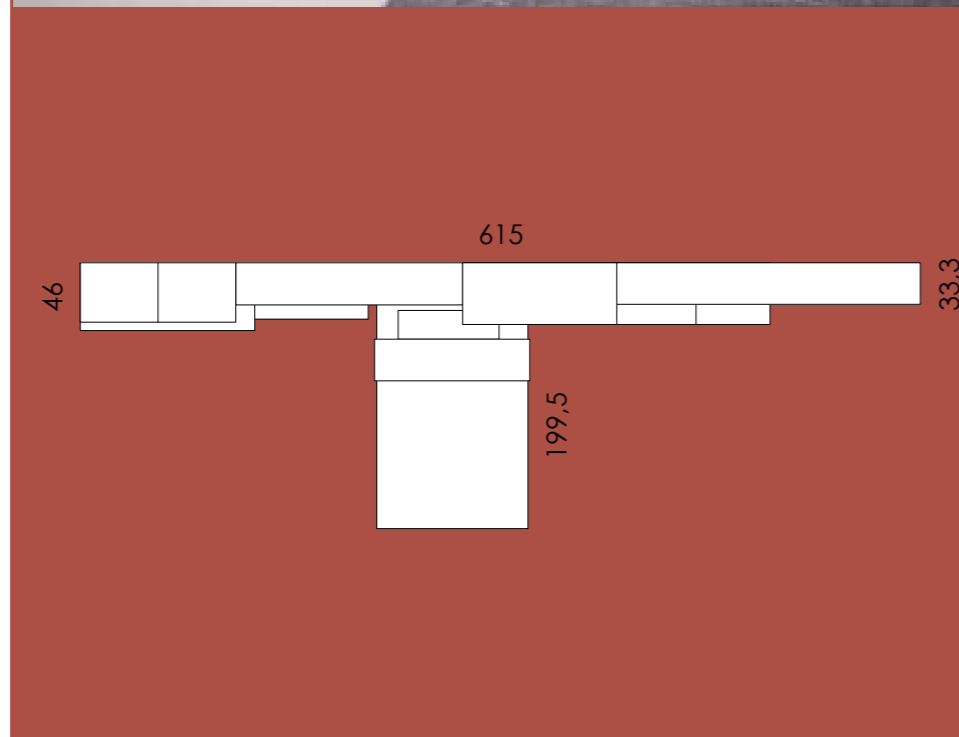

Kompozíció száma:

Br. Listaára:

Br. Kedvezményes ára:

Composition **Y18**

1.225.000,- Ft

1.078.000,- Ft

| Code     | Description                    | Q.ty |
|----------|--------------------------------|------|
| PL48.96V | DESK PODIO W120                | 1    |
| P94.21M  | W-MNT MOD.UNIT H1 W90          | 1    |
| P70.93L  | TOP PC W90                     | 1    |
| P55.83T  | MODULAR UNIT PB H05 W90        | 1    |
| P77.19F  | TOP PB W90                     | 1    |
| P01.66B  | ADJUSTABLE FEET H07 FOR G      | 1    |
| PL50.09K | PARALLEL CUBE                  | 1    |
| PL59.29K | SECTOR BED BASE W120           | 1    |
| PL95.45Q | SD.PN.F/SU.BKCS.W/TOP.P H66.5  | 1    |
| PL98.15M | SUSP.BKCS.PONTI W45 H32 2-S.   | 1    |
| PL95.59W | SU.BKCS.W/TOP.P.H130.5 W45 W/B | 1    |
| PL95.57H | SU.BKCS.W/TOP.P.H66.5 W45 W/B  | 1    |
| PL98.06N | SUSP.BKCS.PONTI W60 H32 W/B    | 1    |
| PL98.06N | SUSP.BKCS.PONTI W60 H32 W/B    | 1    |
| PL98.06N | SUSP.BKCS.PONTI W60 H32 W/B    | 1    |
| PL98.28M | BOOKCASE BTM.W/SIDE FITTINGS   | 1    |
| PL95.48K | SD.PN.F/SU.BKCS.W/TOP.P H162.5 | 1    |
| PL95.68V | SU.BKCS.W/TOP.P.H34.5 W90 W/B  | 1    |
| PL95.68V | SU.BKCS.W/TOP.P.H34.5 W90 W/B  | 1    |
| PL95.12D | SUSP.BKCS.W/TOP H32 W90 W/BK   | 1    |
| PL86.23S | BOOKCASE TOP W/ATTACHMENTS LH  | 1    |
| PL77.31L | SUSPENDED MOD. UNIT PB H2 W60  | 1    |
| PL77.31L | SUSPENDED MOD. UNIT PB H2 W60  | 1    |
| PL77.31L | SUSPENDED MOD. UNIT PB H2 W60  | 1    |
| PL77.31L | SUSPENDED MOD. UNIT PB H2 W60  | 1    |
| PL77.12F | SUSPENDED MOD. UNIT PB H2 W45  | 1    |
| PL77.12F | SUSPENDED MOD. UNIT PB H2 W45  | 1    |
| PL95.12D | SUSP.BKCS.W/TOP H32 W90 W/BK   | 1    |