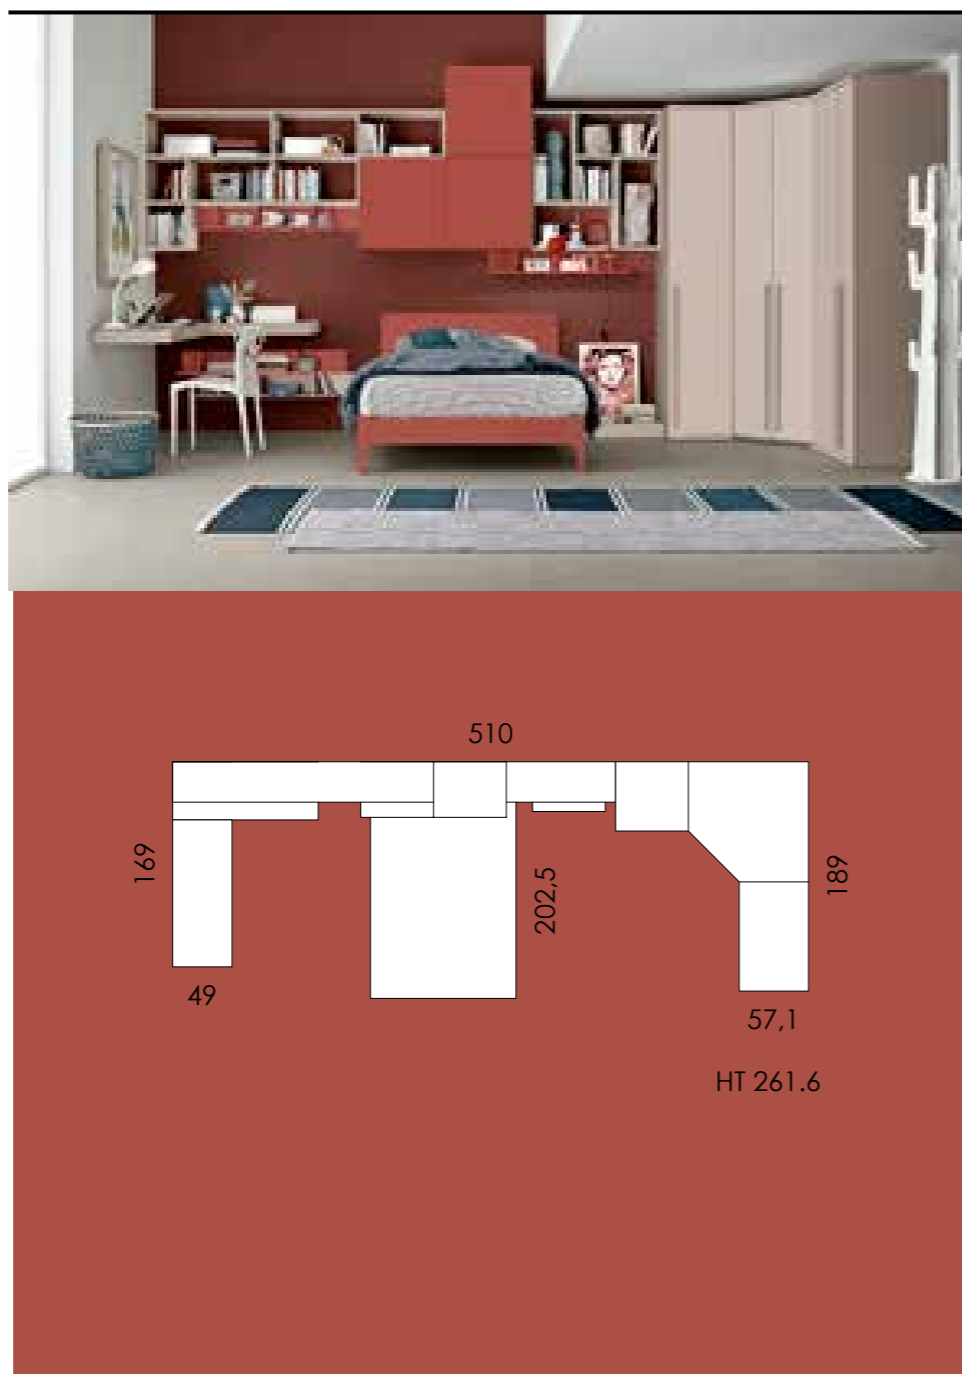

Kompozíció száma:

Br. Listaára:

Br. Kedvezményes ára:

Composition

**Y06**

1.458.000,- Ft

**1.283.000,- Ft**

| Code     | Description                   | Q.ty |
|----------|-------------------------------|------|
| PL48.96V | DESK PODIO W120               | 1    |
| PL48.96V | DESK PODIO W120               | 1    |
| PL50.09K | PARALLEL CUBE                 | 1    |
| PL50.09K | PARALLEL CUBE                 | 1    |
| PL95.46W | SD.PN.F/SU.BKCS.W/TOP.P H98.5 | 1    |
| PL86.13M | SHELF W87.5 D33.3             | 1    |
| PL95.76N | SUS.BKCS W/CAP H66.5 W30 2-S  | 1    |
| PL95.87Z | SUS.BKCS W/CAP H34.5 W60 2-S  | 1    |
| PL95.88F | SUS.BKCS W/CAP H66.5 W60 2-S  | 1    |
| PL95.87Z | SUS.BKCS W/CAP H34.5 W60 2-S  | 1    |
| PL95.44H | SD.PN.F/SU.BKCS.W/TOP.P H34.5 | 1    |
| PL50.09K | PARALLEL CUBE                 | 1    |
| PL77.31L | SUSPENDED MOD. UNIT PB H2 W60 | 1    |
| PL77.31L | SUSPENDED MOD. UNIT PB H2 W60 | 1    |
| PL77.31L | SUSPENDED MOD. UNIT PB H2 W60 | 1    |
| PL95.87Z | SUS.BKCS W/CAP H34.5 W60 2-S  | 1    |
| PL95.41P | SD.PNL.F/SUSP.BKCS.W/TOP H64  | 1    |
| PL95.41P | SD.PNL.F/SUSP.BKCS.W/TOP H64  | 1    |
| PL95.46W | SD.PN.F/SU.BKCS.W/TOP.P H98.5 | 1    |
| PL95.87Z | SUS.BKCS W/CAP H34.5 W60 2-S  | 1    |
| PL86.01T | SHELF W27.5 D33.3             | 1    |
| PL86.01T | SHELF W27.5 D33.3             | 1    |
| PL95.46W | SD.PN.F/SU.BKCS.W/TOP.P H98.5 | 1    |
| PL50.09K | PARALLEL CUBE                 | 1    |
| P14.02R  | WARDROBE PA H8 W45            | 1    |
| PL18.12R | W-IN WARDR SMALL H8           | 1    |
| PL14.17F | WARDROBE PA H8 W90            | 1    |
| P78.98P  | BENCH W60 H10 D41             | 1    |
| PL55.06M | POLDO BED W120 BED FR. MARTE  | 1    |