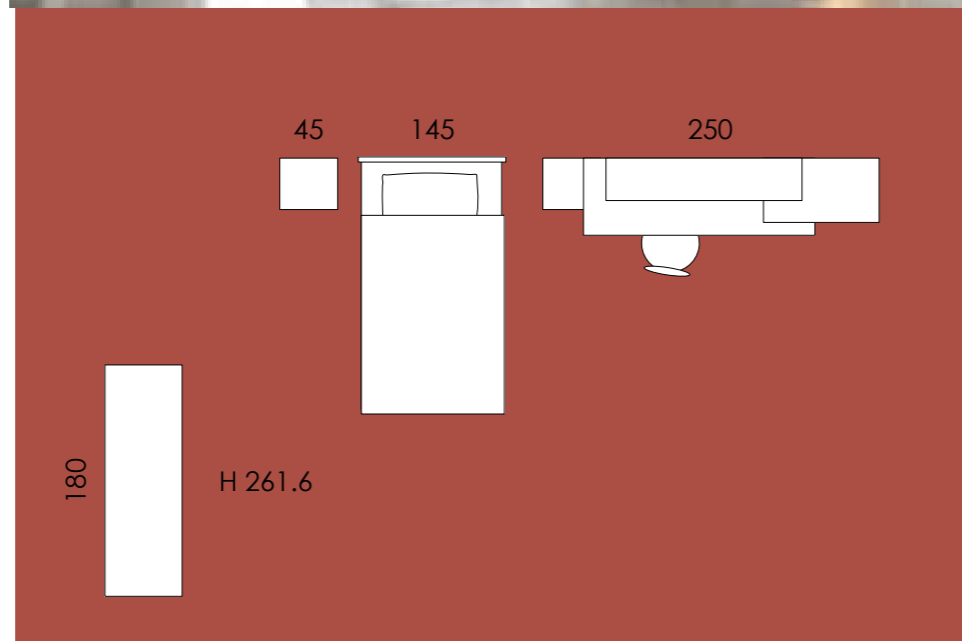

1.294.000,- Ft

1.138.000,- Ft

| Code     |   | Description                                   | Q.ty |
|----------|---|---|------|
| PL19.33N | R | WARDROBE WITH "TETRIS" SLIDING DOORS          | 1    |
| PL55.94X |   | "PAD" BED                                     | 1    |
| P13.73Y  |   | "LOOK" BEDSIDE TABLE                          | 2    |
| P03.99N  |   | FOUR TRIANGULAR FEET                          | 2    |
| PL31.11L | L | "FLY" DESK W 180                              | 1    |
| PL03.13X |   | "WOODY" CHAIR                                 | 1    |
| PL98.13Y |   | OVERHEAD "INFINITY" BOOKSHELF                 | 1    |
| PL98.26Y |   | SIDE PANEL OVERHEAD "INFINITY" BOOKSHELF      | 1    |
| PL98.14E |   | OVERHEAD "INFINITY" BOOKSHELF                 | 1    |
| PL98.13Y |   | SUSPENDED "INFINITY" BOOKSHELF (without side) | 1    |
| PL98.26Y |   | SIDE PANEL OVERHEAD "INFINITY" BOOKSHELF      | 1    |
| PL98.14E |   | OVERHEAD "INFINITY" BOOKSHELF                 | 1    |
| PL98.13Y |   | SUSPENDED "INFINITY" BOOKSHELF (without side) | 1    |
| PL98.27E |   | BASE W 62.5 FOR "INFINITY" BOOKSHELF          | 1    |
| PL98.30Q |   | BASE W 60 FOR "INFINITY" BOOKSHELF            | 1    |
| PL98.30Q |   | BASE W 30 FOR "INFINITY" BOOKSHELF            | 1    |
| PL77.25F |   | SUSPENDED MODULAR UNIT                        | 1    |
| PL77.62H | R | SUSPENDED MODULAR UNIT                        | 1    |
| PL77.46Y |   | SUSPENDED MODULAR UNIT                        | 1    |