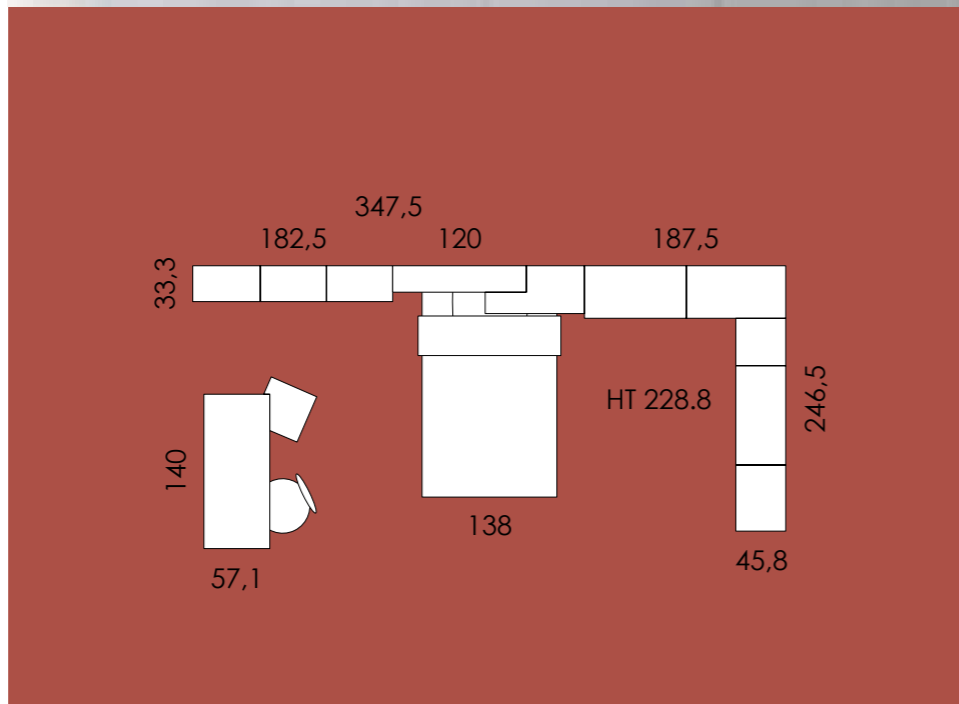

**Y16**

1.844.000,- Ft

1.622.000,- Ft

| Code     | Description                   | Q.ty |
|----------|-------------------------------|------|
| PL85.51R | BOOKCASE H128.8 W60 DB.SIDE   | 1    |
| PL85.52X | BOOKCASE H160.8 W60 DB.SIDE   | 1    |
| PL85.53D | BOOKCASE H195.3 W60 DB.SIDE   | 1    |
| PL87.85S | POKER PARTITION W25           | 1    |
| PL86.29F | FLOOR SIDE PANEL D33.3 H194.5 | 1    |
| PL86.22L | BOOKCASE TOP W/ATTACHMENTS RH | 1    |
| PL86.22L | BOOKCASE TOP W/ATTACHMENTS RH | 1    |
| PL38.76F | SHELF PODIO W120              | 1    |
| PL38.76F | SHELF PODIO W120              | 1    |
| P74.87R  | BOISERIE PAN.W-UNIT W90 H1    | 1    |
| PL62.06B | KISS BED BASE W120            | 1    |
| PL67.41N | WARDROBE FLEXO H7 W92.5 WO/   | 1    |
| PL67.76M | WARDROBE FLEXO H7 CNR.A WO/   | 1    |
| PL67.41N | WARDROBE FLEXO H7 W92.5 WO/   | 1    |
| PL67.34B | WARDROBE FLEXO H7 W62.5 WO/   | 1    |
| PL21.97Q | SIDE PANEL FLEXO H7           | 1    |
| PL77.40K | SUSPENDED MOD. UNIT PB H1 W90 | 1    |
| P77.19F  | TOP PB W90                    | 1    |
| P02.84C  | TROUSER RACK EXTR. W90 FLEXO  | 1    |
| P78.99U  | BENCH W90 H10 D41             | 1    |
| P78.99U  | BENCH W90 H10 D41             | 1    |
| P78.98P  | BENCH W60 H10 D41             | 1    |
| PL38.12X | BEDSIDE TABLE W60 W/TOP       | 1    |
| PL48.62C | WRITING DESK CUSTOM-MADE TOP  | 1    |
| P03.00Z  | SLIM LEG                      | 4    |
| PL03.22W | FLO CHAIR                     | 1    |