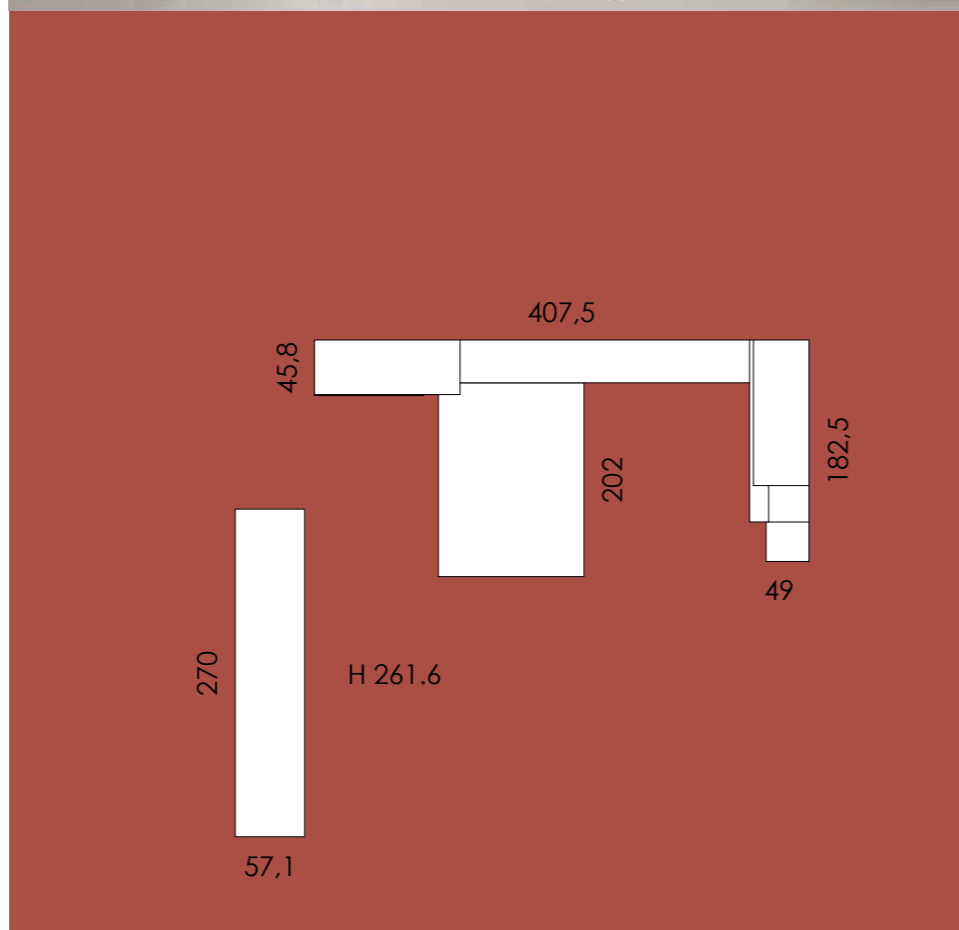

Kompozíció száma:

Br. Listaára:

Br. Kedvezményes ára:

Composition

**Y27**

1.665.000,- Ft

1.465.000,- Ft

| Code     |   | Description                                  | Q.ty |
|----------|---|--|------|
| PL14.17F | R | WARDROBE WITH "CLUB" DOORS (without plinths) | 2    |
| PL14.17F | L | WARDROBE WITH "CLUB" DOORS (without plinths) | 1    |
| P51.69D  |   | PAIR OF CUSTOM-MADE PLINTHS W 270            | 1    |
| P55.83T  |   | MODULAR UNIT                                 | 1    |
| P77.19F  |   | TOP W 90                                     | 1    |
| P13.64Z  |   | FOUR FEET H 2.5                              | 1    |
| PL55.84S |   | "GALLERY" BED                                | 1    |
| PL77.31L | L | SUSPENDED MODULAR UNIT                       | 2    |
| PL77.31L | R | SUSPENDED MODULAR UNIT                       | 1    |
| PL95.32Q |   | SUSPENDED "INFINITY" BOOKSHELF (*)           | 1    |
| PL94.80Z |   | LIFT-UP DOOR (*)                             | 1    |
| PL95.32Q |   | SUSPENDED "INFINITY" BOOKSHELF (*)           | 1    |
| PL94.80Z |   | LIFT-UP DOOR (*)                             | 1    |
| PL95.27S |   | SUSPENDED "INFINITY" BOOKSHELF               | 1    |
| PL95.43B |   | SIDE PANEL F/SUSPENDED "INFINITY" BOOKSHELF  | 1    |
| PL86.20X |   | TOP W 227.5 FOR "INFINITY" BOOKSHELF         | 1    |
| PL95.32Q |   | SUSPENDED "INFINITY" BOOKSHELF (*)           | 1    |
| PL94.84A |   | FLAP DOOR (*)                                | 1    |
| PL95.20W |   | SUSPENDED "INFINITY" BOOKSHELF               | 1    |
| PL86.23S |   | TOP W 120 FOR "INFINITY" BOOKSHELF           | 1    |
| PL48.76K |   | "PODIO" DESK W 150                           | 1    |
| P94.11G  |   | "BREDA" CHAIR                                | 1    |
| PL77.31L | L | SUSPENDED MODULAR UNIT                       | 1    |
| PL77.31L | R | SUSPENDED MODULAR UNIT                       | 1    |
| PL95.32Q |   | SUSPENDED "INFINITY" BOOKSHELF               | 1    |
| PL95.32Q |   | SUSPENDED "INFINITY" BOOKSHELF               | 1    |
| PL86.22L |   | TOP W 180 FOR "INFINITY" BOOKSHELF           | 1    |
| PL98.13Y |   | OVERHEAD "INFINITY" BOOKSHELF (*)            | 1    |
| PL94.01N | R | DOOR (*)                                     | 1    |
| PL95.48K |   | SIDE PANEL F/SUSPENDED "INFINITY" BOOKSHELF  | 1    |
| PL95.21C |   | SUSPENDED "INFINITY" BOOKSHELF (*)           | 1    |
| PL94.01N | R | DOOR (*)                                     | 1    |