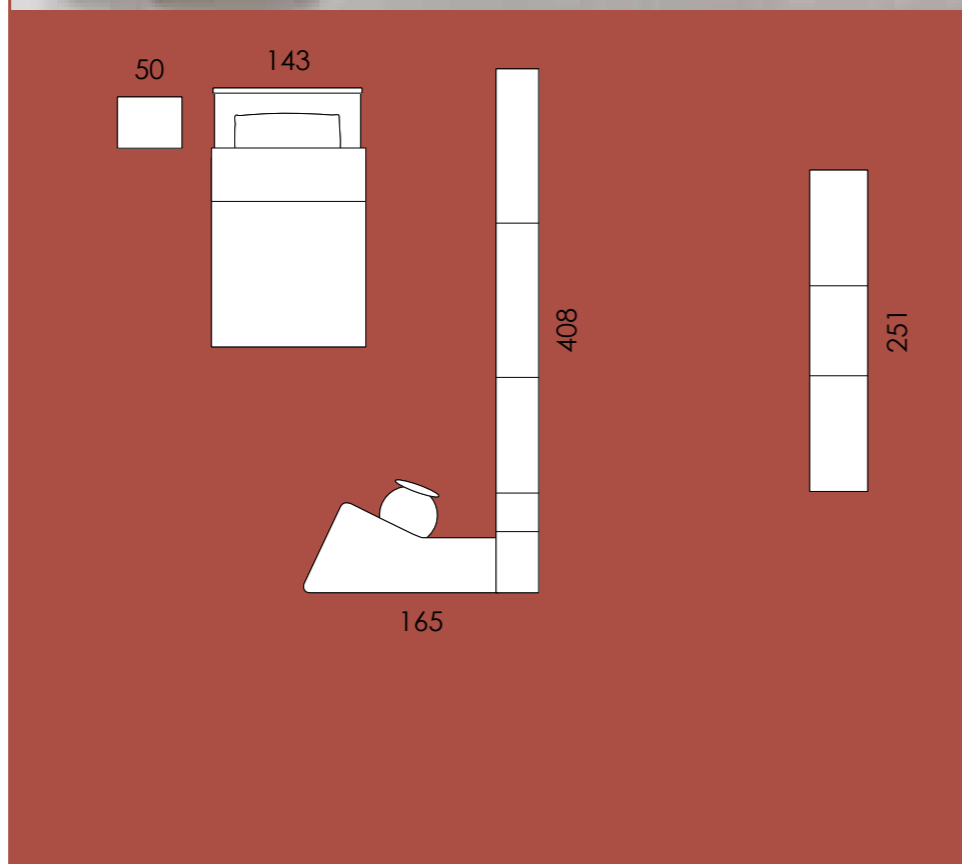

Kompozíció száma:

Br. Listaára:

Br. Kedvezményes ára:

Composition **Y29**

1.983.000,- Ft

1.745.000,- Ft

| Code     | Description  | Q.ty |
|----------|--|------|
| PL38.00D | "POLDO" BEDSIDE TABLE                                      | 1    |
| PL55.77F | "NARCISO" BED  | 1    |
| PL87.05Y | SELF STAND. MAXI "INFINITY" BOOKSHELF (*)                  | 1    |
| PL87.72S | "ELLE" DIVIDING PANEL (*)                                  | 4    |
| PL87.77Z | "SEPARÉ" DIVIDING PANEL (*)                                | 1    |
| PL93.86K | RAIL L 360 FOR SLIDING DOORS (*)                           | 3    |
| PL93.90A | SLIDING DOOR (*)   | 1    |
| PL93.91G | SLIDING DOOR (*)   | 2    |
| PL87.70D | "SHARE" DIVIDING PANEL (*)                                 | 1    |
| PL93.40Y | SELF STAND. MAXI "INFINITY" BOOKSHELF W/TV COMPARTMENT (*) | 1    |
| PL93.62X | "TIPO 3" TV COMP. W/I POWER PACK                           | 1    |
| PL93.64L | FINISHED BACK PANEL FOR TV COMP. (*)                       | 1    |
| PL87.77Z | "SEPARÉ" DIVIDING PANEL (*)                                | 1    |
| PL87.70D | "SHARE" DIVIDING PANEL (*)                                 | 2    |
| PL86.08P | SHELF (*)  | 2    |
| PL85.61W | SELF STAND. "INFINITY" BOOKSHELF (*)                       | 1    |
| PL86.13M | SHELF (*)  | 2    |
| PL85.37U | SELF STAND. "INFINITY" BOOKSHELF (*)                       | 1    |
| PL86.01T | SHELF (*)  | 2    |
| PL93.03W | SELF STAND. "INFINITY" BOOKSHELF W/PENINSULA (*)           | 1    |
| PL86.03F | SHELF (*)  | 4    |
| PL86.29F | SIDE PANEL F/SELF STAND. "INFINITY" BOOKSHELF              | 1    |
| P07.98V  | "POP" LEG  | 1    |
| PL03.07T | "FRUIT" CHAIR  | 1    |
| PL21.14B | "FLEXO" WARDROBE   | 1    |
| PL21.09D | "FLEXO" WARDROBE   | 1    |
| PL21.36A | SHELF W 60   | 1    |
| PL21.14B | "FLEXO" WARDROBE   | 1    |
| PL21.99C | "FLEXO" SIDE PANEL   | 1    |
| P78.99U  | BENCH W 90   | 2    |
| P78.98P  | BENCH W 60   | 1    |
| PL77.40K | SUSPENDED MODULAR UNIT                                     | 2    |
| P77.19F  | TOP W 90   | 2    |