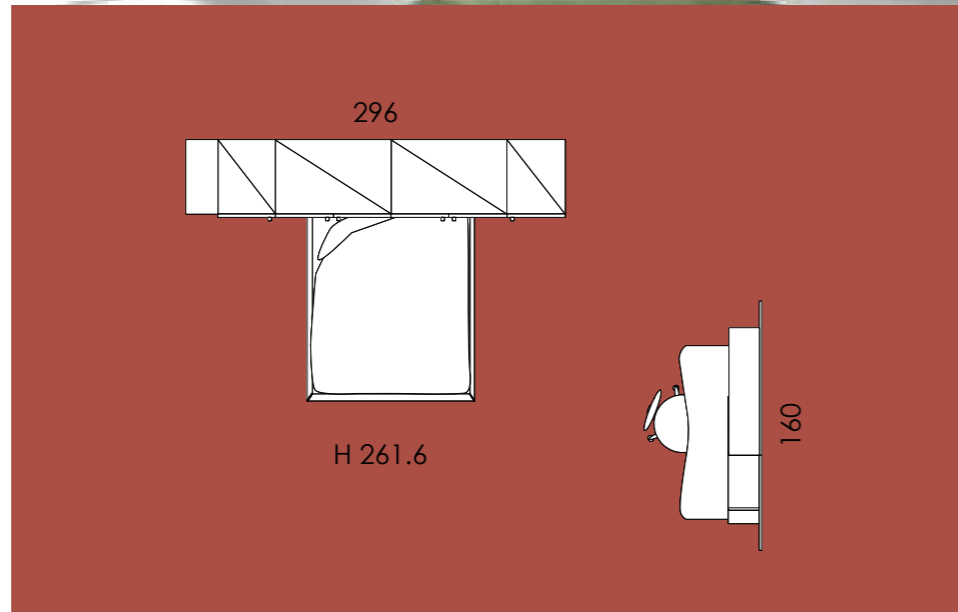

**Y28**

1.490.000,- Ft

**1.311.000,- Ft**

| Code       | Description                      | Q.ty |
|------------|----------------------------------|------|
| P06.93Q    | "SMART" BOOKSHELF                | 1    |
| P14.02R L  | WARDROBE                         | 1    |
| P24.73D    | OVERHEAD STRUCTURE               | 1    |
| PL23.53A R | WARDROBE WITH SHAPED SIDE PANELS | 1    |
| PL55.78N   | "SLIM" BED WITH LIFTING BED BASE | 1    |
| PL47.29X L | "SG102" DESK W 135               | 1    |
| PL03.07T   | "FRUIT" CHAIR                    | 1    |
| PL50.09K   | "PARALLEL" CUBE                  | 3    |