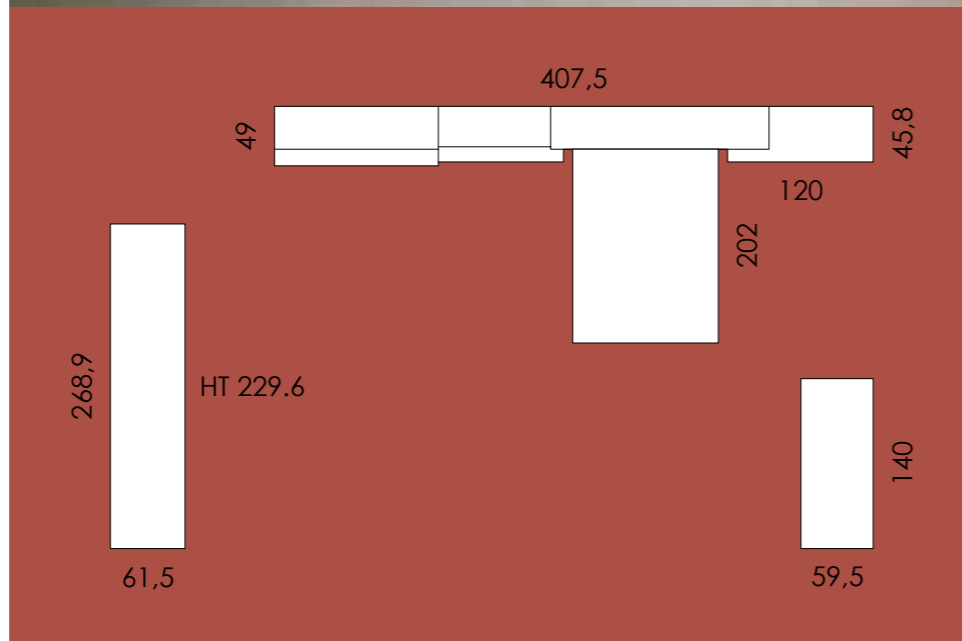

Kompozíció száma:

Br. Listaára:

Br. Kedvezményes ára:

Composition **Y39**

2.133.000,- Ft

1.877.000,- Ft

Code	Description	Q.ty
PL64.76Y	WARD.LINEAR/SECTOR H8 W270	1
PL48.96V	DESK PODIO W120	1
P94.99L	SOFT CHAIR W/WHEELS	1
P94.21M	W-MNT MOD.UNIT H1 W90	1
P70.93L	TOP PC W90	1
P78.99U	BENCH W90 H10 D41	1
PL49.98N	BED GALLERY W120 LFT-UP BS	1
P55.81G	MODULAR UNIT PB H05 W60	1
P55.81G	MODULAR UNIT PB H05 W60	1
PL76.01Q	TOP PB W120	1
P13.64Z	FOUR FEET H2.5	2
PL98.07U	SUSP.BKCS.PONTI W60 H64 W/B	1
PL98.02M	SUSP.BKCS.PONTI W30 H96 W/B	1
PL98.05F	SUSP.BKCS.PONTI W45 H96 W/B	1
PL95.84E	SU.BKCS.W/TOP P.H130.5 W45 2-S	1
PL95.84E	SU.BKCS.W/TOP P.H130.5 W45 2-S	1
PL95.47C	SD.PN.F/SU.BKCS.W/TOP.P H130.5	1
PL98.29T	BOOKCASE BTM W/FITTINGS RH	1
PL98.13Y	SUSP.BKCS.PONTI W30 H64 2-S.	1
PL98.22X	SUSP.BKCS.PONTI W90 H64 2-S.	1
PL98.19N	SUSP.BKCS.PONTI W60 H64 2-S.	1
PL98.30Q	BOOKCASE BTM W/FITTINGS LH	1
PL98.09G	SUSP.BKCS.PONTI W90 H32 W/B	1
PL98.09G	SUSP.BKCS.PONTI W90 H32 W/B	1
PL98.26Y	SD.PNL.F/SU.BKCS.PONTE H96	1
PL61.00H	TULIP DRESSING TABLE H86	1

A fenti bruttó árak a képen szereplő gyerekbútor összeállításra vonatkoznak, tájékoztató áraink kiegészítők és dekorációk nélkül értendők, érvényességük: 2020. május 31.

A bútor beszerelésének díját az árak a gyerekbútorok esetében már tartalmazzák. Budapesten belül a kiszállítás díja 15.000,- Ft, Budapesten kívül a kiszállítás díja 35.000,- Ft.

A gyerekbútor megrendelés feltétele 50% előleg befizetése átutalással, vagy készpénzben.

Várható beérkezés: a megrendeléstől számított 6-8 héten belül. Garanciaidő: Asztalos szakembereink általi beszerelés esetén a garanciaidő 3 év.