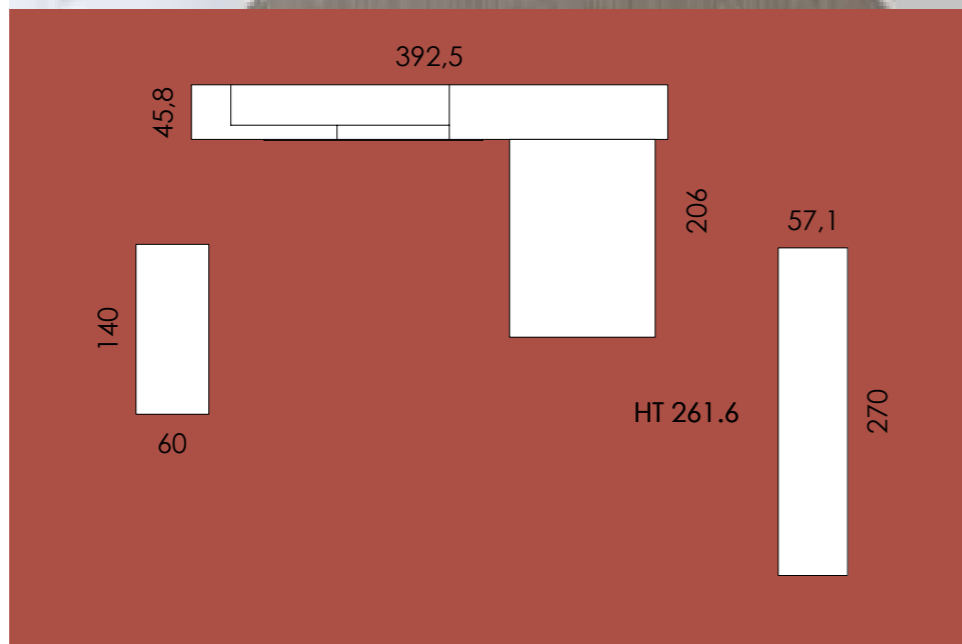

Kompozíció száma:

Br. Listaára:

Br. Kedvezményes ára:

Composition

Y44

1.877.000,- Ft

1.651.000,- Ft

Code	Description	Q.ty
P76.54T	NEW LOFT DESK W140	1
P07.73K	CHAIR MAVERIK	1
P55.83T	MODULAR UNIT PB H05 W90	1
P55.83T	MODULAR UNIT PB H05 W90	1
P77.21S	TOP PB W180	1
P13.64Z	FOUR FEET H2.5	2
PL50.09K	PARALLEL CUBE	1
PL55.88T	TWIN BED FIXED BASE W120	1
PL77.31L	SUSPENDED MOD. UNIT PB H2 W60	1
PL77.31L	SUSPENDED MOD. UNIT PB H2 W60	1
PL77.31L	SUSPENDED MOD. UNIT PB H2 W60	1
PL77.31L	SUSPENDED MOD. UNIT PB H2 W60	1
PL95.68V	SU.BKCS.W/TOP.P.H34.5 W90 W/B	1
PL95.96Y	SU.BKCS.W/TOP P.H130.5 W90 2-S	1
PL95.47C	SD.PN.F/SU.BKCS.W/TOP.P H130.5	1
PL95.76N	SUS.BKCS W/CAP H66.5 W30 2-S	1
PL95.68V	SU.BKCS.W/TOP.P.H34.5 W90 W/B	1
PL95.87Z	SUS.BKCS W/CAP H34.5 W60 2-S	1
PL77.31L	SUSPENDED MOD. UNIT PB H2 W60	1
PL77.31L	SUSPENDED MOD. UNIT PB H2 W60	1
PL77.31L	SUSPENDED MOD. UNIT PB H2 W60	1
PL14.52V	WARDROBE PA H8 W270	1

A fenti bruttó árak a képen szereplő gyerekbútor összeállításra vonatkoznak, tájékoztató áraink kiegészítők és dekorációk nélkül értendők, érvényességük: 2020. május 31.

A bútor beszerelésének díját az árak a gyerekbútorok esetében már tartalmazzák. Budapesten belül a kiszállítás díja 15.000,- Ft, Budapesten kívül a kiszállítás díja 35.000,- Ft.

A gyerekbútor megrendelés feltétele 50% előleg befizetése átutalással, vagy készpénzben.

Várható beérkezés: a megrendeléstől számított 6-8 héten belül. Garanciaidő: Asztalos szakembereink általi beszerelés esetén a garanciaidő 3 év.