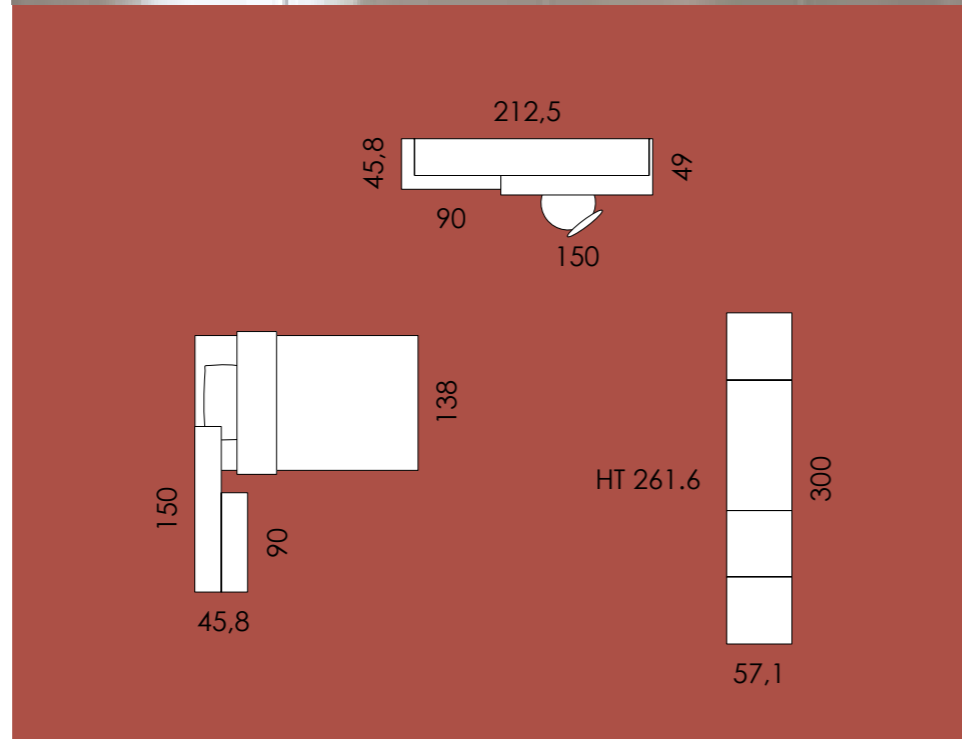

Kompozíció száma:

Br. Listaára:

Br. Kedvezményes ára:

Composition **Y15**

1.800.000,- Ft

1.584.000,- Ft

| Code     | Description                    | Q.ty |
|----------|--------------------------------|------|
| PL72.40N | MODULAR UNIT PB H1 W90         | 1    |
| PL72.40N | MODULAR UNIT PB H1 W90         | 1    |
| P77.19F  | TOP PB W90                     | 1    |
| P77.19F  | TOP PB W90                     | 1    |
| P77.73Z  | BASE PB W90                    | 1    |
| P77.73Z  | BASE PB W90                    | 1    |
| P07.60P  | 4 ADJUSTABLE WHEELS DELTA H110 | 2    |
| PL62.14U | TETRIS BED BASE W120           | 1    |
| PL38.75Z | SHELF PODIO W90                | 1    |
| PL38.77N | SHELF PODIO W150               | 1    |
| P94.82T  | VEGA CHAIR W/WHEELS            | 1    |
| PL48.97B | DESK PODIO W150                | 1    |
| PL95.21C | SUSP.BKCS.W/TOP H64 W30 2-S.   | 1    |
| PL95.21C | SUSP.BKCS.W/TOP H64 W30 2-S.   | 1    |
| PL95.21C | SUSP.BKCS.W/TOP H64 W30 2-S.   | 1    |
| PL95.21C | SUSP.BKCS.W/TOP H64 W30 2-S.   | 1    |
| PL95.29E | SUSP.BKCS.W/TOP H64 W60 2-S.   | 1    |
| PL95.42V | SD.PNL.F/SUSP.BKCS.W/TOP H96   | 1    |
| PL86.01T | SHELF W27.5 D33.3              | 1    |
| PL86.20X | BOOKCASE TOP STD               | 1    |
| PL95.42V | SD.PNL.F/SUSP.BKCS.W/TOP H96   | 1    |
| PL86.13M | SHELF W87.5 D33.3              | 1    |
| P58.82X  | WARDROBE PA H8 W60             | 1    |
| PL17.91Y | WARDROBE PA H8 W120 TV STAND   | 1    |
| P58.82X  | WARDROBE PA H8 W60             | 1    |
| PL14.01M | WARDROBE PA H8 W60             | 1    |
| P51.69D  | PAIR CUST-SIZE PLINTHS         | 1    |