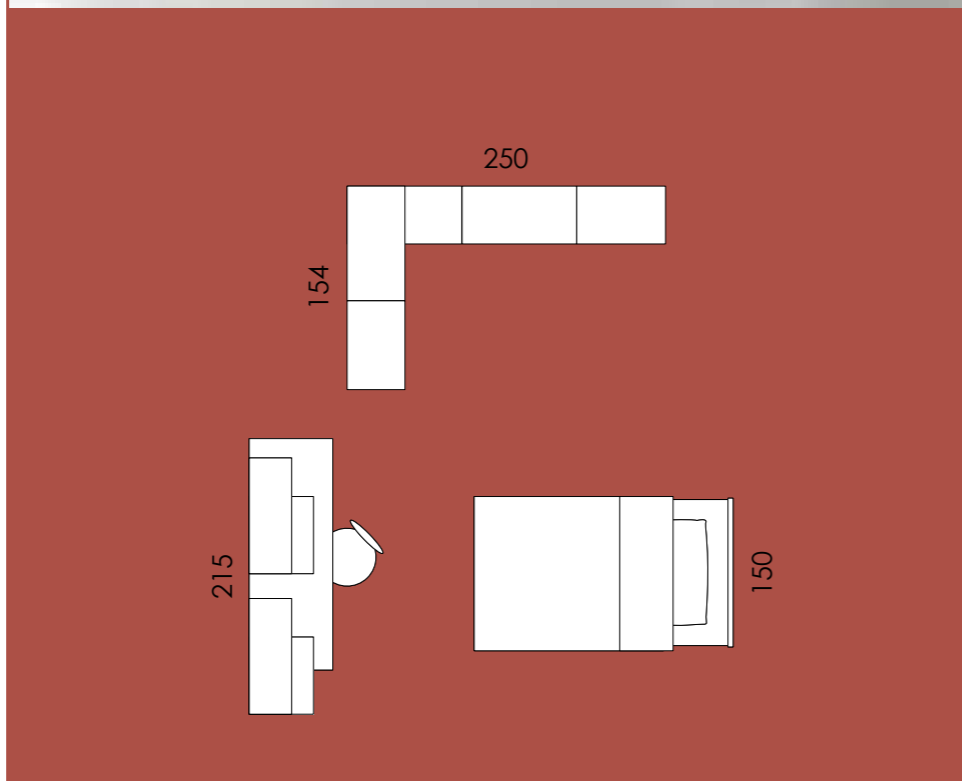

Kompozíció száma:

Br. Listaára:

Br. Kedvezményes ára:

Composition

**Y17**

1.589.000,- Ft

**1.398.000,- Ft**

| Code     | Description                        | Q.ty |
|----------|------------------------------------|------|
| PL31.07U | FLY DESK W180                      | 1    |
| PL03.13X | WOODY CHAIR                        | 1    |
| PL98.22X | SUSP.BKCS.PONTI W90 H64 2-S.       | 1    |
| PL98.25S | SD.PNL.F/SU.BKCS.PONTE H64         | 1    |
| PL98.27E | BOOKCASE BTM STD                   | 1    |
| PL77.19B | SUSPENDED MOD. UNIT PB H1 W60      | 1    |
| PL98.22X | SUSP.BKCS.PONTI W90 H64 2-S.       | 1    |
| PL98.25S | SD.PNL.F/SU.BKCS.PONTE H64         | 1    |
| PL77.19B | SUSPENDED MOD. UNIT PB H1 W60      | 1    |
| PL98.27E | BOOKCASE BTM STD                   | 1    |
| P77.18A  | TOP PB W60                         | 1    |
| P77.18A  | TOP PB W60                         | 1    |
| PL21.59F | FLEXO WARDROBE W62.5 W/O BACK P    | 1    |
| PL22.28N | FLEXO WARDROBE CORNER A W/O BACK P | 1    |
| PL21.29Q | FLEXO WARDROBE W92.5 W/O BACK P    | 1    |
| PL21.24G | FLEXO WARDROBE W62.5 W/O BACK P    | 1    |
| PL21.99C | FLEXO CUSTOMISED SIDE              | 1    |
| PL77.40K | SUSPENDED MOD. UNIT PB H1 W90      | 1    |
| P77.19F  | TOP PB W90                         | 1    |
| P78.98P  | BENCH W60 H10 D41                  | 1    |
| P78.99U  | BENCH W90 H10 D41                  | 1    |
| P20.17M  | MODULAR UNIT PB H2 W45             | 1    |
| P77.17V  | TOP PB W45                         | 1    |
| P07.72D  | PACK 4 SWIVEL.WHEELS               | 1    |
| PL55.80R | SNUG BED F/L-UP BED BASE W120      | 1    |
| PL38.11R | BEDSIDE TABLE W45 W/TOP            | 1    |