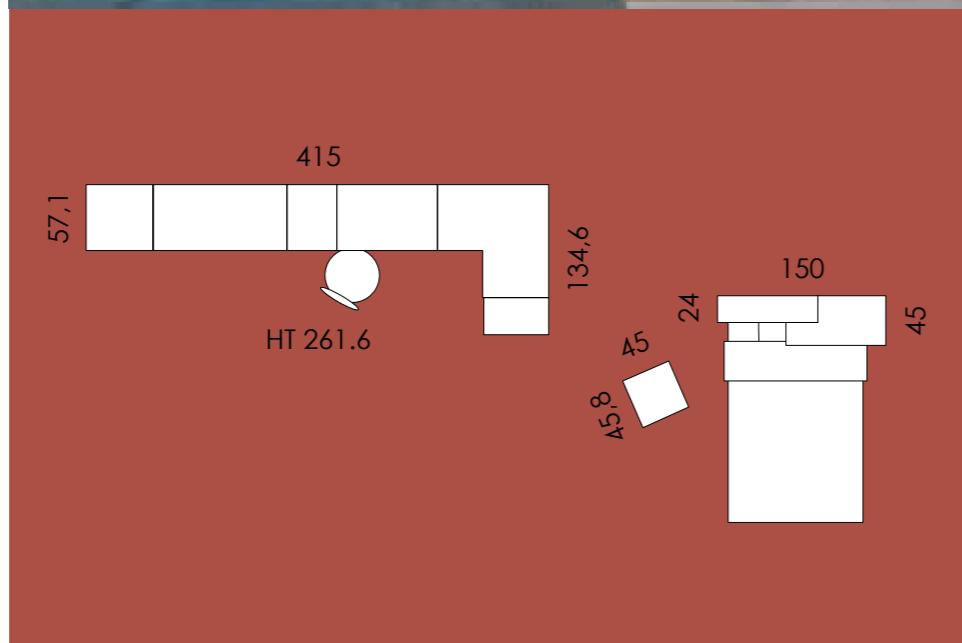

1.551.000,- Ft

1.364.000,- Ft

| Code     | Description                   | Q.ty |
|----------|-------------------------------|------|
| P58.82X  | WARDROBE PA H8 W60            | 1    |
| PL14.80Y | WARDROBE PA H8 W120           | 1    |
| P51.69D  | PAIR CUST-SIZE PLINTHS        | 1    |
| PL29.78V | OV/STR.CNR H5+W.UNIT H3       | 1    |
| P29.45T  | WALL UNIT PA H3 W90           | 1    |
| P29.17R  | WALL UNIT PA H3 W45           | 1    |
| PL25.42X | BOOKCASE SUPPORT H8 TERM.     | 1    |
| PL68.60W | CUSTOM-MADE RH TOP PB F/CNR   | 1    |
| PL68.79L | CUSTOM-MADE RH COMPLEM.TOP PB | 1    |
| P28.86N  | METAL LEG                     | 1    |
| P36.97T  | UNDERTOP SUPPORT              | 2    |
| P94.12N  | PHOTO OF COMPOSITION N.412    | 1    |
| PL38.12X | BEDSIDE TABLE W60 W/TOP       | 1    |
| PL38.12X | BEDSIDE TABLE W60 W/TOP       | 1    |
| PL59.29K | SECTOR BED BASE W120          | 1    |
| PL38.75Z | SHELF PODIO W90               | 1    |
| PL38.75Z | SHELF PODIO W90               | 1    |
| PL77.46Y | SUSPENDED MOD. UNIT PB H1 W90 | 1    |