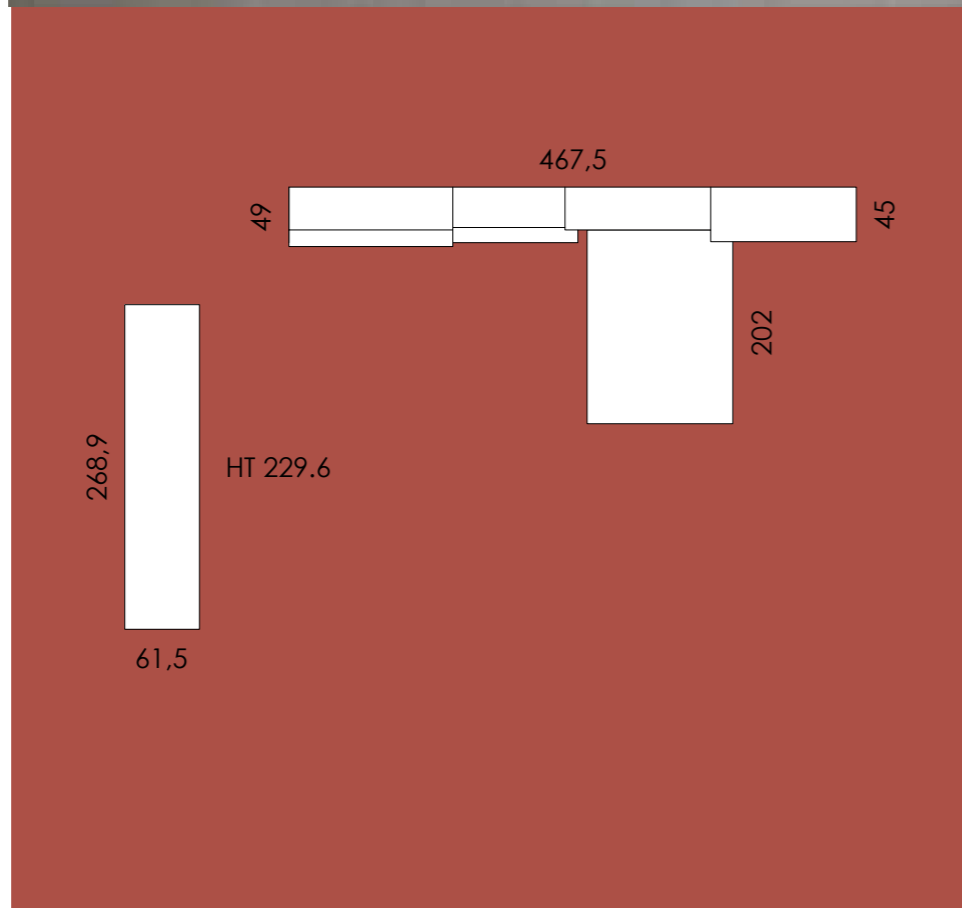

Kompozíció száma:

Br. Listaára:

Br. Kedvezményes ára:

Composition **Y42**

2.350.000,- Ft

2.068.000,- Ft

| Code     | Description                    | Q.ty |
|----------|--------------------------------|------|
| PL64.38Q | WARDROBE SLIDING PA H8 W27     | 1    |
| PL61.00H | TULIP DRESSING TABLE H86       | 1    |
| P78.99U  | BENCH W90 H10 D41              | 1    |
| P55.81G  | MODULAR UNIT PB H05 W60        | 1    |
| P55.81G  | MODULAR UNIT PB H05 W60        | 1    |
| PL76.01Q | TOP PB W120                    | 1    |
| P13.64Z  | FOUR FEET H2.5                 | 2    |
| PL55.84S | GALLERY BED FIXED BASE W120    | 1    |
| PL50.09K | PARALLEL CUBE                  | 1    |
| PL48.96V | DESK PODIO W120                | 1    |
| P94.21M  | W-MNT MOD.UNIT H1 W90          | 1    |
| P70.93L  | TOP PC W90                     | 1    |
| P94.11G  | PHOTO OF COMPOSITION N.411     | 1    |
| PL98.07U | SUSP.BKCS.PONTI W60 H64 W/B    | 1    |
| PL98.02M | SUSP.BKCS.PONTI W30 H96 W/B    | 1    |
| PL98.05F | SUSP.BKCS.PONTI W45 H96 W/B    | 1    |
| PL95.47C | SD.PN.F/SU.BKCS.W/TOP.P H130.5 | 1    |
| PL98.29T | BOOKCASE BTM W/FITTINGS RH     | 1    |
| PL98.09G | SUSP.BKCS.PONTI W90 H32 W/B    | 1    |
| PL98.09G | SUSP.BKCS.PONTI W90 H32 W/B    | 1    |
| PL98.26Y | SD.PNL.F/SU.BKCS.PONTE H96     | 1    |
| PL95.59W | SU.BKCS.W/TOP.P.H130.5 W45 W/B | 1    |
| PL95.59W | SU.BKCS.W/TOP.P.H130.5 W45 W/B | 1    |
| PL98.01E | SUSP.BKCS.PONTI W30 H64 W/B    | 1    |
| PL98.10D | SUSP.BKCS.PONTI W90 H64 W/B    | 1    |
| PL98.07U | SUSP.BKCS.PONTI W60 H64 W/B    | 1    |
| PL98.30Q | BOOKCASE BTM W/FITTINGS LH     | 1    |
| PL77.19B | SUSPENDED MOD. UNIT PB H1 W60  | 1    |
| PL77.19B | SUSPENDED MOD. UNIT PB H1 W60  | 1    |
| PL77.31L | SUSPENDED MOD. UNIT PB H2 W60  | 1    |
| PL77.77W | SUSPENDED MOD. UNIT PB H3 W60  | 1    |