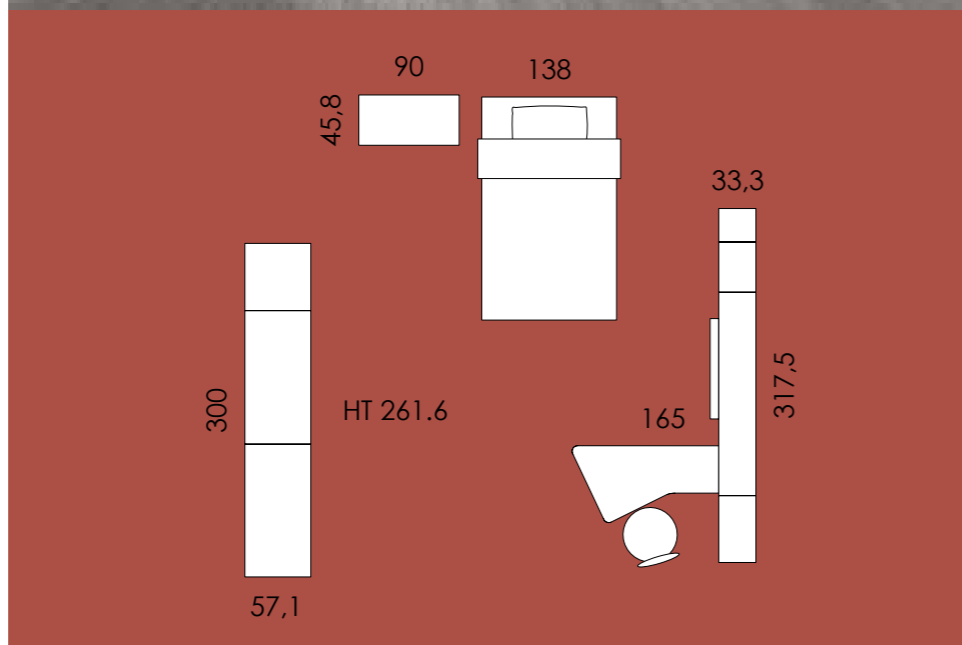

Kompozíció száma:

Br. Listaára:

Br. Kedvezményes ára:

Composition **Y12**

1.670.000,- Ft

1.469.000,- Ft

Code	Description	Q.ty
PL14.66B	WARDROBE PA H8 W120	1
PL14.66B	WARDROBE PA H8 W120	1
P58.82X	WARDROBE PA H8 W60	1
P51.69D	PAIR CUST-SIZE PLINTHS	1
P55.83T	MODULAR UNIT PB H05 W90	1
P77.73Z	BASE PB W90	1
P77.19F	TOP PB W90	1
P07.60P	4 ADJUSTABLE WHEELS DELTA H110	1
PL62.05V	KISS BED BASE W90	1
PL95.77U	SUS.BKCS W/CAP H98.5 W30 2-S	1
PL95.84E	SU.BKCS.W/TOP P.H130.5 W45 2-S	1
PL95.26L	SUSP.BKCS.W/TOP H96 W45 2-S.	1
PL95.25D	SUSP.BKCS.W/TOP H64 W45 2-S.	1
PL95.25D	SUSP.BKCS.W/TOP H64 W45 2-S.	1
PL93.02Q	BKCS.W/PENINS.D150 H195.3	1
PL86.29F	FLOOR SIDE PANEL D33.3 H194.5	1
PL85.52X	BOOKCASE H160.8 W60 DB.SIDE	1
PL86.22L	BOOKCASE TOP W/ATTACHMENTS RH	1
PL86.23S	BOOKCASE TOP W/ATTACHMENTS LH	1
PL38.34W	CH. DRAWERS W90 WITH TOP+BASE	1
PL03.22W	FLO CHAIR	1

A fenti bruttó árak a képen szereplő gyerekbútor összeállításra vonatkoznak, tájékoztató áraink kiegészítők és dekorációk nélkül értendők, érvényességük: 2020. május 31.

A bútor beszerelésének díját az árak a gyerekbútorok esetében már tartalmazzák. Budapesten belül a kiszállítás díja 15.000,- Ft, Budapesten kívül a kiszállítás díja 35.000,- Ft.

A gyerekbútor megrendelés feltétele 50% előleg befizetése átutalással, vagy készpénzben.

Várható beérkezés: a megrendeléstől számított 6-8 héten belül. Garanciaidő: Asztalos szakembereink általi beszerelés esetén a garanciaidő 3 év.