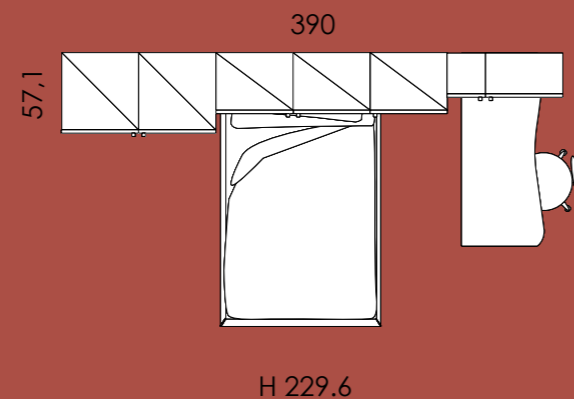

**Y33**

1.204.000,- Ft

**1.059.000,- Ft**

| Code       | Description               | Q.ty |
|------------|---------------------------|------|
| P59.46E    | WARDROBE                  | 1    |
| PL77.31L L | SUSPENDED MODULAR UNIT    | 1    |
| PL77.31L R | SUSPENDED MODULAR UNIT    | 2    |
| P94.44M    | WALL UNIT                 | 1    |
| PL83.97T L | VERTICAL WALL UNIT        | 1    |
| P74.68N R  | WALL UNIT                 | 1    |
| P94.42A R  | WALL UNIT                 | 1    |
| PL47.30U R | "SG102" DESK W 150        | 1    |
| PL50.09K   | "PARALLEL" CUBE           | 2    |
| P94.82T    | "VEGA" CHAIR WITH WHEELS  | 1    |
| P77.84K    | BEDSIDE TABLE WITH WHEELS | 1    |
| PL55.74M   | "LINE" BED                | 1    |