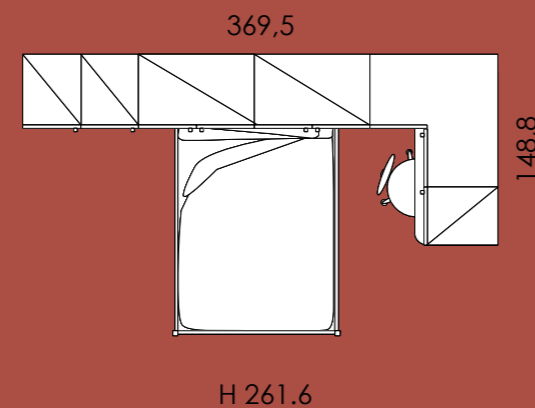

**Y38**

1.353.000,- Ft

**1.190.000,- Ft**

| Code     |   | Description                               | Q.ty |
|----------|---|---|------|
| P14.02R  | L | WARDROBE (without plinths)                | 1    |
| PL23.54G | L | WARDROBE W/SHAPED SIDES (without plinths) | 1    |
| P50.67Q  |   | PAIR OF PLINTHS W 90                      | 1    |
| PL24.30Z |   | CORNER OVERHEAD STR.                      | 1    |
| P29.45T  |   | OVER-BAR WARDROBE                         | 2    |
| P29.29F  | R | OVER-BAR WARDROBE                         | 1    |
| P26.68H  |   | "C"-SHAPED SUPPORT FOR OVERHEAD STR.      | 1    |
| P47.96T  |   | "ATLANTE" BED                             | 1    |
| PL50.09K |   | "PARALLEL" CUBE                           | 3    |
| P44.26C  | L | "SG100" DESK W 135                        | 1    |
| P92.91L  |   | "MILANO" CHAIR                            | 1    |