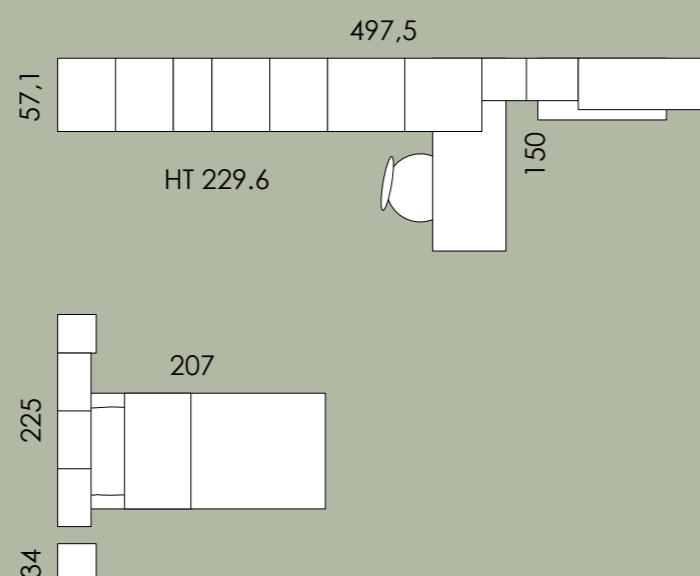

Kompozíció száma:

Br. Listaára:

Br. Kedvezményes ára:

Composition **C14**

1.648.000,- Ft

1.450.000,- Ft

Code	Description	Q.ty
P12.16L	WARDROBE PA H7 W90	1
PL10.42X	WARDROBE PA H7 W30 OPEN	1
P12.16L	WARDROBE PA H7 W90	1
P51.69D	PAIR CUST-SIZE PLINTHS	1
PL95.65A	SU.BKCS.W/TOP.P.H130.5 W60 W/B	1
PL95.47C	SD.PN.F/SU.BKCS.W/TOP.P H130.5	1
PL98.04Z	SUSP.BKCS.PONTI W45 H64 W/B	1
PL98.04Z	SUSP.BKCS.PONTI W45 H64 W/B	1
PL95.59W	SU.BKCS.W/TOP.P.H130.5 W45 W/B	1
PL98.28M	BOOKCASE BTM.W/SIDE FITTINGS	1
PL95.47C	SD.PN.F/SU.BKCS.W/TOP.P H130.5	1
PL95.12D	SUSP.BKCS.W/TOP H32 W90 W/BK	1
PL86.23S	BOOKCASE TOP W/ATTACHMENTS LH	1
PL77.31L	SUSPENDED MOD. UNIT PB H2 W60	1
PL77.31L	SUSPENDED MOD. UNIT PB H2 W60	1
PL72.40N	MODULAR UNIT PB H1 W90	1
P77.19F	TOP PB W90	1
P01.66B	ADJUSTABLE FEET H07 FOR G	1
PL31.13Y	FLY DESK W150	1
PL83.97T	W/U VERTICAL H3 W30	1
PL50.25U	PAN. ATTR. JOINT W45 H32 W19.8	1
PL50.28P	PAN. ATTR. JOINT W45 H64 W19.8	1
PL50.25U	PAN. ATTR. JOINT W45 H32 W19.8	1
PL50.28P	PAN. ATTR. JOINT W45 H64 W19.8	1
P74.91N	COMPART.CUBE W34	1
PL55.76Z	NARCISO BED F/BED BASE W90	1