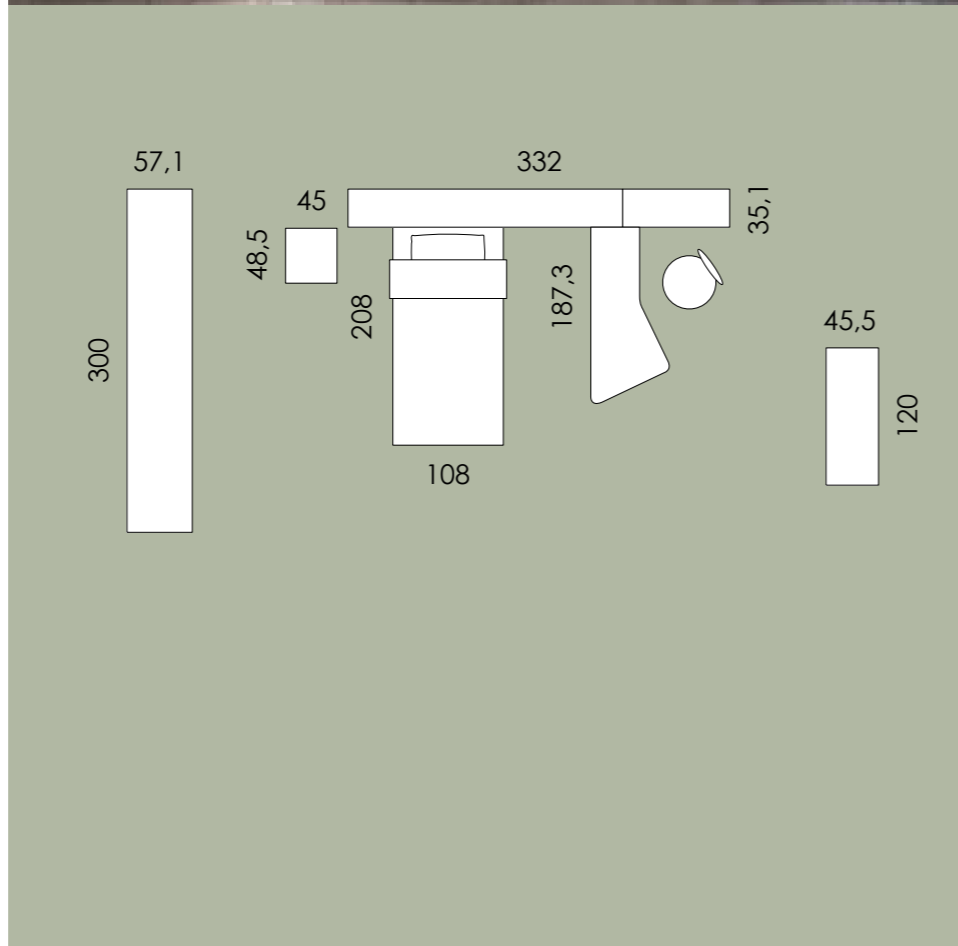

Kompozíció száma:

Br. Listaára:

Br. Kedvezményes ára:

Composition **C05**

1.982.000,- Ft

1.744.000,- Ft

Code	Description	Q.ty
PL14.17F	WARDROBE PA H8 W90	1
PL14.17F	WARDROBE PA H8 W90	1
P58.82X	WARDROBE PA H8 W60	1
P51.69D	PAIR CUST-SIZE PLINTHS	1
PL36.81V	BOOKCASE QUID H8 R	1
P40.51A	BOLLINO CLOTHES HOOK	2
PL61.37G	TOWER BEDSIDE TABLE	1
PL62.05V	KISS BED BASE W90	1
PL95.20W	SUSP.BKCS.W/TOP H32 W30 2-S.	1
PL95.12D	SUSP.BKCS.W/TOP H32 W90 W/BK	1
PL95.24X	SUSP.BKCS.W/TOP H32 W45 2-S.	1
PL85.44E	BOOKCASE H160.8 W45 DB.SIDE	1
PL86.28Z	FLOOR-STAN.SD.PANEL D33.3 H160	1
PL95.20W	SUSP.BKCS.W/TOP H32 W30 2-S.	1
PL86.22L	BOOKCASE TOP W/ATTACHMENTS RH	1
PL95.45Q	SD.PN.F/SU.BKCS.W/TOP.P H66.5	1
PL85.16B	BOOKCASE H32.8 W60 W/BACK	1
PL85.16B	BOOKCASE H32.8 W60 W/BACK	1
PL86.23S	BOOKCASE TOP W/ATTACHMENTS LH	1
PL95.75F	SUS.BKCS.W/TOP P.H34.5 W30 2-S	1
PL95.75F	SUS.BKCS.W/TOP P.H34.5 W30 2-S	1
PL95.75F	SUS.BKCS.W/TOP P.H34.5 W30 2-S	1
PL98.09G	SUSP.BKCS.PONTI W90 H32 W/B	1
PL95.45Q	SD.PN.F/SU.BKCS.W/TOP.P H66.5	1
PL03.22W	FLO CHAIR	1
PL76.02W	BASE PB W120	1
P03.62M	SG200 PENINSULA W180	1
P69.00G	MODULAR UNIT PB H1 W60	1
P22.11L	MODULAR UNIT PB H1 W60	1
PL76.01Q	TOP PB W120	1
P07.72D	PACK 4 SWIVEL.WHEELS	1