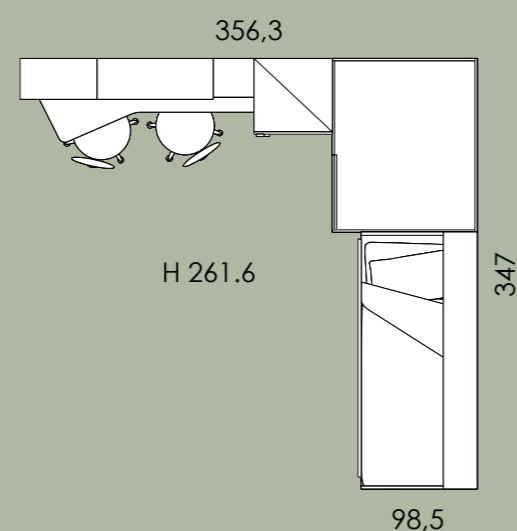

Kompozíció száma:

Br. Listaára:

Br. Kedvezményes ára:

Composition

**K07**

1.422.000,- Ft

**1.251.000,- Ft**

Code		Description	Q.ty
P62.93Q	L	"SG200" PENINSULA W 180	1
P57.34H		DRAWER UNIT ON WHEELS	1
P94.82T		"VEGA" CHAIR WITH WHEELS	2
P53.59F	L	WALL UNIT	1
P74.87R		WALL UNIT	1
P35.98V		CUBE	1
P74.91N		CUBE	1
P58.82X	R	WARDROBE	1
P76.94L		LINEAR WALK IN WARDROBE SLIDING DOOR R	1
PL51.35D		UPPER "POLDO" MULTI-FUNCTION BED	1
PL51.41H		LOWER "POLDO" BED	1
P78.19K		SHELF W 135 "GOLIA" SHELF HOLDERS	1
P78.24M		CUSTOM-MADE SHELF W 200 "GOLIA" SHELF HOLDERS	1