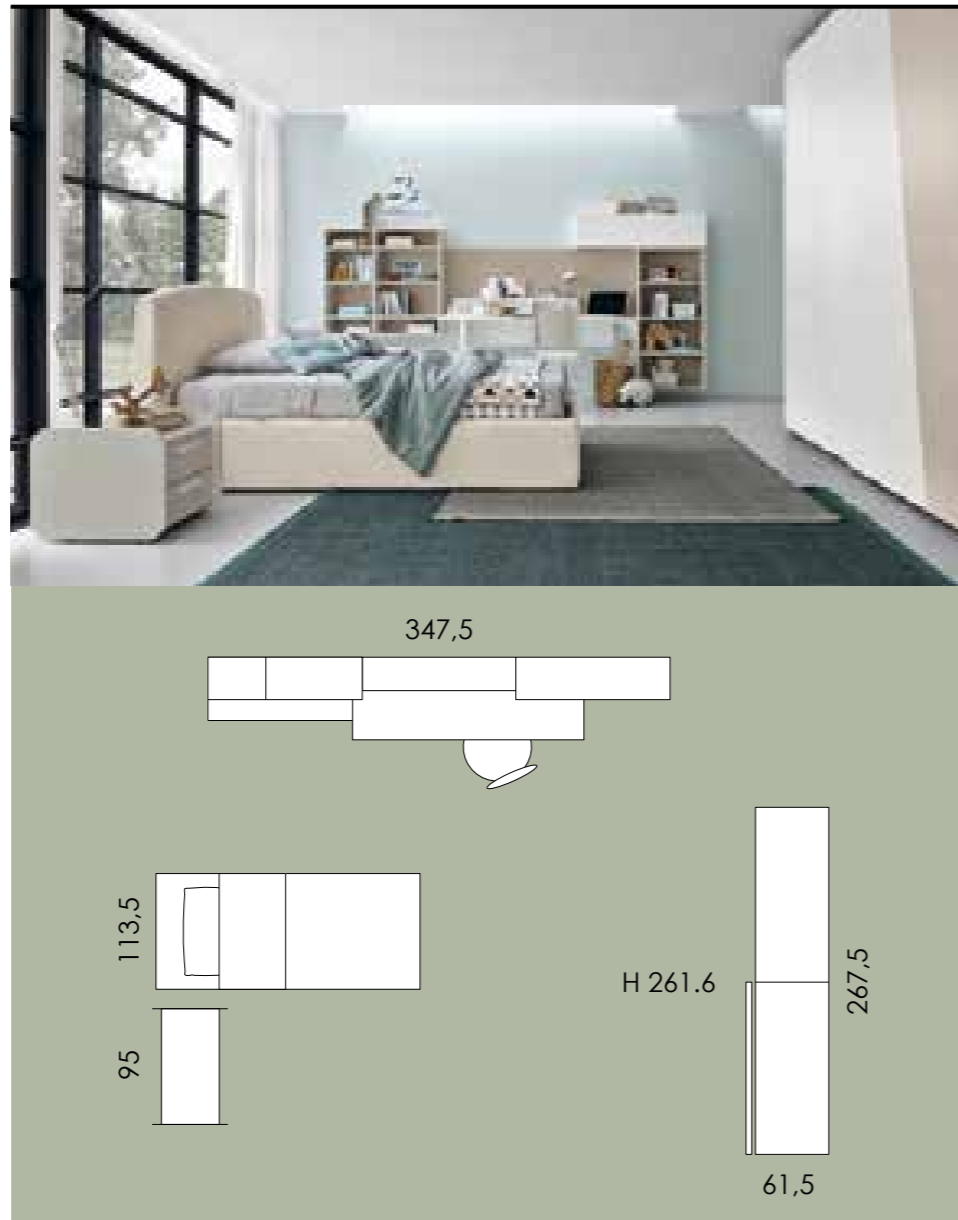

1.703.000,- Ft

1.498.000,- Ft

Code	Description	Q.ty
PL38.00D	"POLDO" BEDSIDE TABLE	1
PL55.81X	"NARCISO" BED WITH LIFTING BED BASE	1
PL95.58Q	SUSPENDED "INFINITY" BOOKSHELF (*)	1
PL86.02Z	SHELF (*)	1
PL95.64U	SUSPENDED "INFINITY" BOOKSHELF (*)	1
PL86.07G	SHELF (*)	1
PL95.46W	SIDE PANEL F/SUSPENDED "INFINITY" BOOKSHELF	1
PL95.65A	SUSPENDED "INFINITY" BOOKSHELF	1
PL95.47C	SIDE PANEL F/SUSPENDED "INFINITY" BOOKSHELF	1
PL83.27E	WALL UNIT	1
P22.11L	MODULAR UNIT	1
P22.11L	MODULAR UNIT	1
PL76.00H	TOP W 120	1
P13.64Z	FOUR FEET H 2.5	2
PL92.57V	BOISERIE PANEL "INFINITY" ADD-ON	1
PL31.07U L	"FLY" DESK W 180	1
PL03.13X	"WOODY" CHAIR	1
PL50.09K	"PARALLEL" CUBE	1
PL19.54E R	WARDROBE W/"DIAGONAL" SLIDING DOORS	1