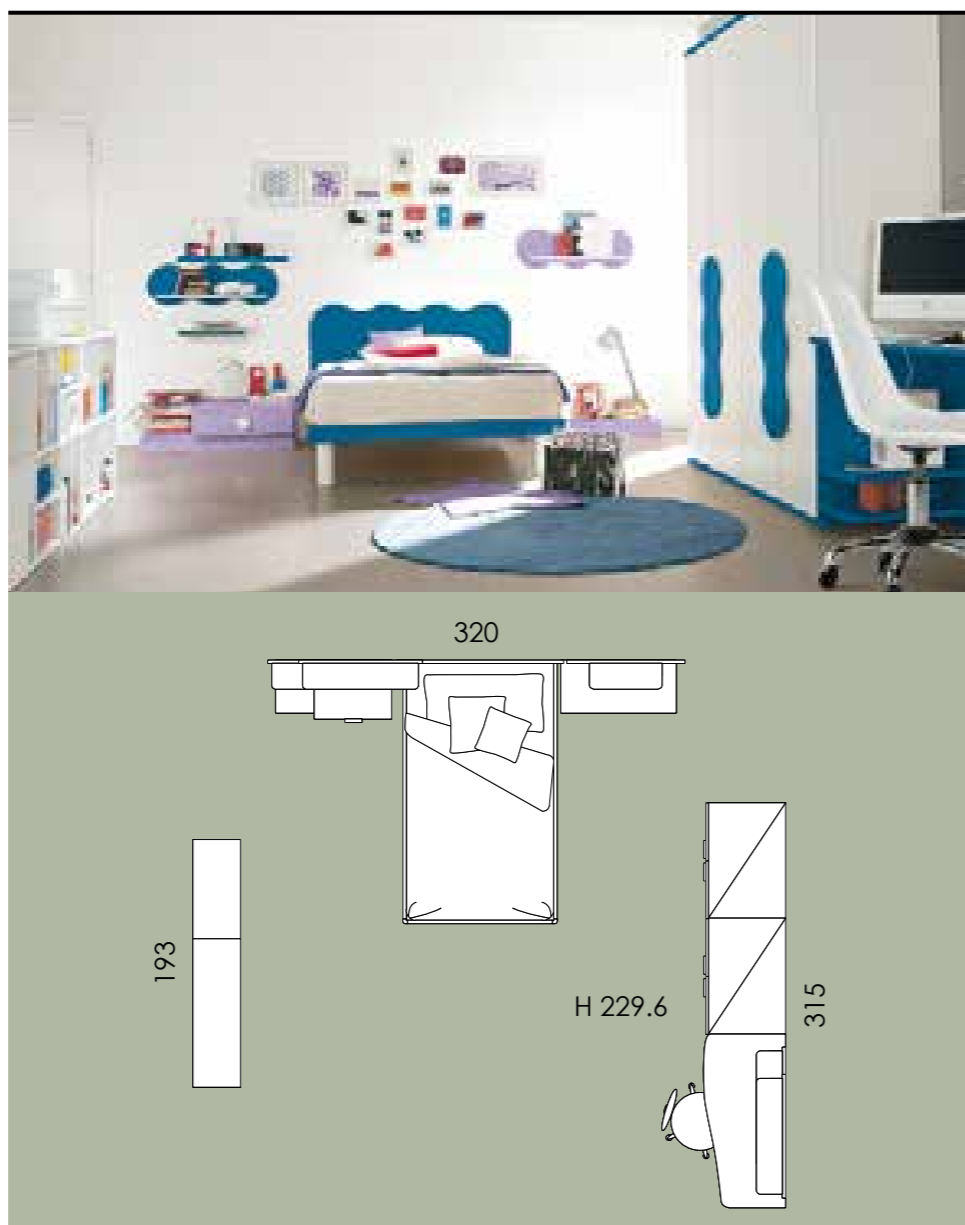

Kompozíció száma:

Br. Listaára:

Br. Kedvezményes ára:

Composition **K05**

1.120.000,- Ft

985.000,- Ft

Code	Description	Q.ty
P99.32N	"MILTON" BOOKSHELF	1
P99.33T	"MILTON" BOOKSHELF	1
P71.71U	"WAVE" PANEL	1
P71.75R	"WAVE" PANEL	5
P78.99U	BENCH W 90	1
P55.81G	MODULAR UNIT	1
P77.18A	TOP W 60	1
H05.82W	"WAVE" HEADBOARD	1
H34.88G	SOMIER	1
P78.99U	BENCH W 90	1
P12.44N	WARDROBE	1
P03.05B L	"SG100" DESK W 135	1
PL03.07T	"FRUIT" CHAIR	1