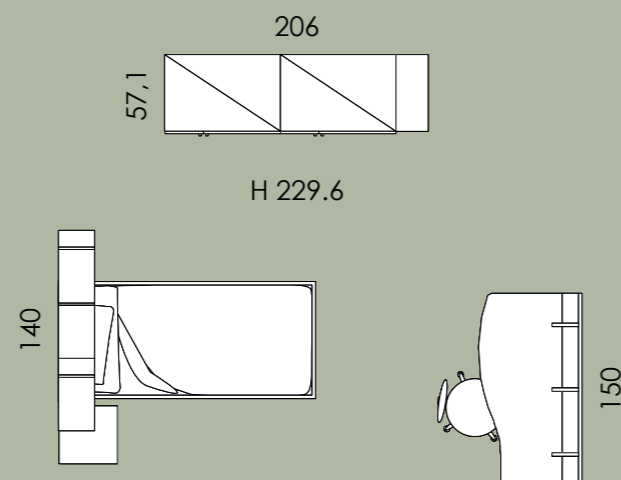

Kompozíció száma:

Br. Listaára:

Br. Kedvezményes ára:

Composition

**K06**

1.151.000,- Ft

**1.012.000,- Ft**

Code	Description	Q.ty
P03.83A	BEDSIDE TABLE WITH TRIANGULAR FEET	1
PL40.28L	"HOLE" HEADBOARD	1
H26.60K	SOMIER	1
PL50.08C	"ALBATROS" CUBE	4
PL12.51E	WARDROBE W 180	1
P06.92K	"SMART" BOOKSHELF	1
P01.39E	"HIP" CUBE	3
P01.40L	"HOP" CUBE	1
PL45.82A L	"SG100" DESK W 150	1
PL48.59T	"BENNY" REAR-TOP BACKGUARD W 150.4	1
P65.18S	"FLEA" CHAIR WITH WHEELS	1