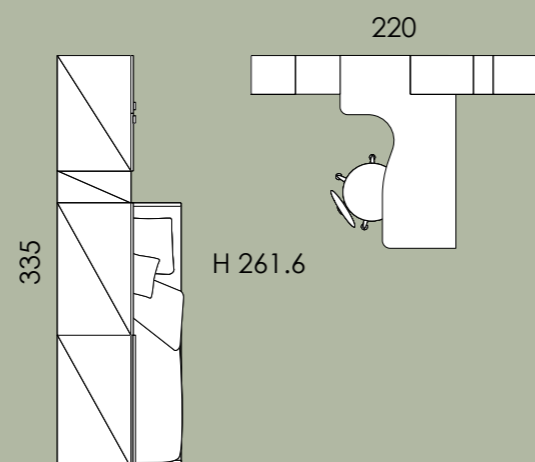

Kompozíció száma:

Br. Listaára:

Br. Kedvezményes ára:

Composition **K23**

1.630.000,- Ft

1.434.000,- Ft

Code	Description	Q.ty
P26.68H L	"C"-SHAPED SUPPORT FOR OVERHEAD STR.	1
PL25.08Q	OVERHEAD STR. W/SLIDING DOORS	1
PL14.42Q	WARDROBE (without plinths)	1
P14.16S	WARDROBE (without plinths)	1
P51.69D	PAIR OF CUSTOM-MADE PLINTHS W 120	1
P71.65M	"SCHEMA" CUBE WITH MIRROR	1
P71.66S	"SCHEMA" CUBE WITH SHELF	2
P46.73Q	"GIANO" SOFA	1
P35.98V	CUBE	3
P74.91N	CUBE	3
P74.92T	CUBE	1
PL30.77C L	"SG500" PENINSULA W 150 (without "ELLE" support)	1