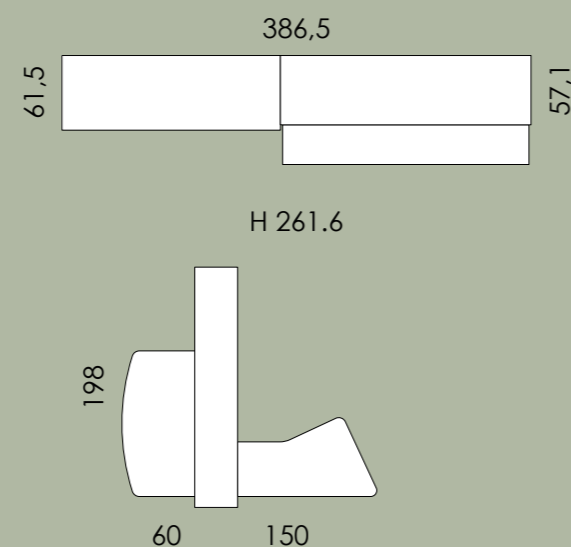

Kompozíció száma:

Br. Listaára:

Br. Kedvezményes ára:

Composition

K27

1.889.000,- Ft

1.662.000,- Ft

Code	Description	Q.ty
PL93.06R	SELF STAND. "INFINITY" BOOKSHELF W/PENINSULA (*)	1
PL86.03F	SHELF (*)	2
PL85.72H	BACK PANEL (*)	1
PL94.82N	FLAP DOOR (*)	1
P28.86N	METAL LEG (*)	1
PL85.38A	SELF STAND. "INFINITY" BOOKSHELF (*)	1
PL94.01N L	DOOR (*)	1
PL94.01N R	DOOR (*)	1
PL85.38A	SELF STAND. "INFINITY" BOOKSHELF (*)	1
PL94.02U R	DOOR (*)	1
PL94.02U L	DOOR (*)	1
PL86.30C	SIDE PANEL F/SELF STAND. "INFINITY" BOOKSHELF	1
PL85.44E	SELF STAND. "INFINITY" BOOKSHELF (*)	1
PL85.72H	BACK PANEL (*)	1
PL94.82N	FLAP DOOR (*)	1
PL85.44E	SELF STAND. "INFINITY" BOOKSHELF (*)	1
PL94.11T R	DOOR (*)	1
PL94.11T L	DOOR (*)	1
PL86.23S	TOP W 90 FOR "INFINITY" BOOKSHELF	1
P03.38F	"SG101" DESK W 150	1
P94.99L	"SOFT" CHAIR	2
PL19.37P L	WARDROBE WITH "TETRIS" SLIDING DOORS	1
PL25.08Q	OVERHEAD STR. W/"CLUB" SLIDING DOORS	1
P26.68H R	"C"-SHAPED SUPPORT FOR OVERHEAD STR.	1
PL44.30F	PAIR OF "MUVI LOVE" BEDS	1