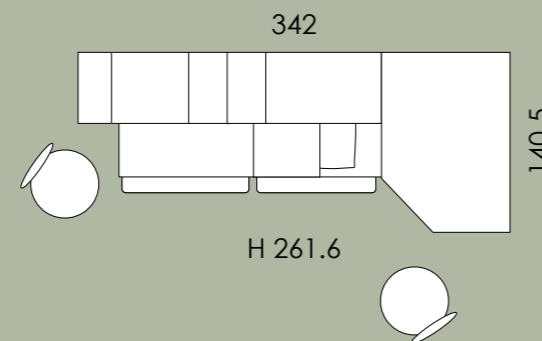

Kompozíció száma:

Br. Listaára:

Br. Kedvezményes ára:

Composition

K24

1.503.000,- Ft

1.322.000,- Ft

Code	Description	Q.ty
PL25.42X	"SMART" BOOKSHELF SUPPORT F/OVERHEAD STR.	1
P01.40L	"HOP" CUBE	2
P01.39E	"HIP" CUBE	2
PL25.08Q	OVERHEAD STR. W/"CLUB" SLIDING DOORS	1
PL18.49C R	"LARGE L" WALK IN WARDROBE W/"CLUB" DOORS	1
PL51.13E	"GIANO" MULTI-FUNCTION BED	1
PL51.22D	LOWER "GIANO" BED	1
P94.82T	"VEGA" CHAIR WITH WHEELS	2