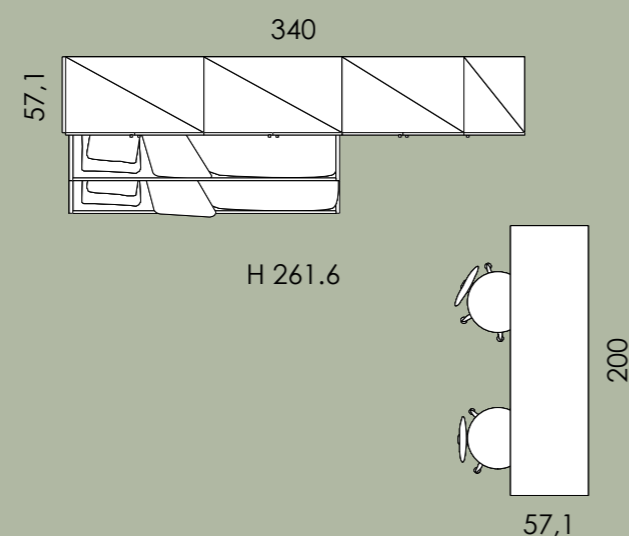

Kompozíció száma:

Br. Listaára:

Br. Kedvezményes ára:

Composition

K26

1.366.000,- Ft

1.202.000,- Ft

Code	Description	Q.ty
P26.68H L	"C"-SHAPED SUPPORT FOR OVERHEAD STR.	1
PL25.31L	OVERHEAD STRUCTURE	1
P14.23E	WARDROBE (without plinths)	1
P14.02R R	WARDROBE (without plinths)	1
P51.69D	PAIR OF CUSTOM-MADE PLINTHS W 135	1
PL51.03Z	PAIR OF "MUVI LOVE" BEDS	1
P74.91N	CUBE	4
P04.47H	CUSTOM-MADE "LINEA" WRITING DESK W 200	1
P57.34H	DRAWER UNIT ON WHEELS	1
P94.82T	"VEGA" CHAIR WITH WHEELS	2