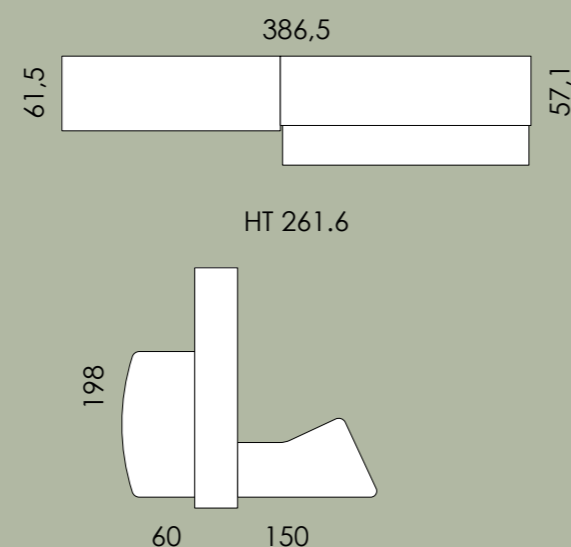

1.975.000,- Ft

1.738.000,- Ft

Code	Description	Q.ty
PL93.06R	BKCS.W/PENINS.D150 H227.3	1
PL85.38A	BOOKCASE H227.3 W30 DB.SIDE	1
PL85.38A	BOOKCASE H227.3 W30 DB.SIDE	1
PL86.30C	FLOOR-STAN.SD.PNL D33.3 H226.5	1
PL85.44E	BOOKCASE H160.8 W45 DB.SIDE	1
PL85.44E	BOOKCASE H160.8 W45 DB.SIDE	1
PL86.23S	BOOKCASE TOP W/ATTACHMENTS LH	1
P03.38F	SG101 DESK W150	1
PL64.52M	WARDROBE SLID.LINEAR PA H8 L1	1
PL25.09W	OV/STR.SLID.PA H5 W210+WU.H3	1
P26.68H	OVERH.S.SUPP'C'H5+FILLER PA H3	1
PL51.03Z	MUVI LOVE BED PAIR	1
P94.99L	SOFT CHAIR W/WHEELS	1
P94.99L	SOFT CHAIR W/WHEELS	1