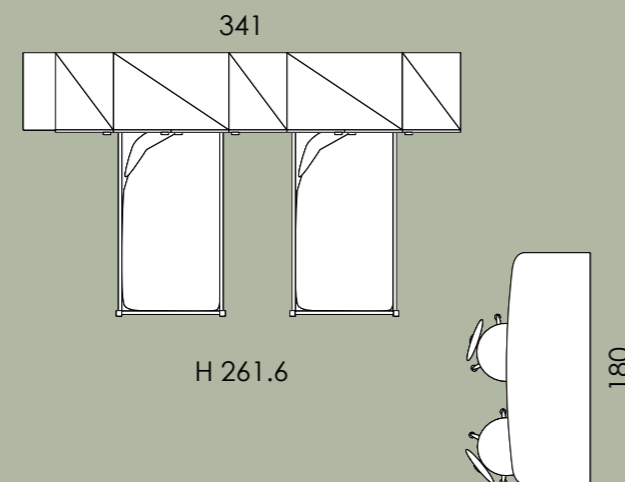

K25

1.463.000,- Ft

1.287.000,- Ft

Code	Description	Q.ty
P06.93Q	"SMART" BOOKSHELF	1
PL23.54G L	WARDROBE WITH SHAPED SIDE PANEL	1
P24.77A	OVERHEAD STRUCTURE	1
PL23.55P R	WARDROBE WITH SHAPED SIDE PANEL	1
P24.77A	OVERHEAD STRUCTURE	1
PL23.56V R	WARDROBE WITH SHAPED SIDE PANEL	1
P78.17Y	SHELF W 90 "GOLIA" SHELF HOLDERS	2
PL40.19M	"HOLE" BED	2
PL46.55H	"SG101" DESK	1
P57.34H	DRAWER UNIT ON WHEELS	1
P65.07G	"SPIDER" CHAIR WITH WHEELS	2