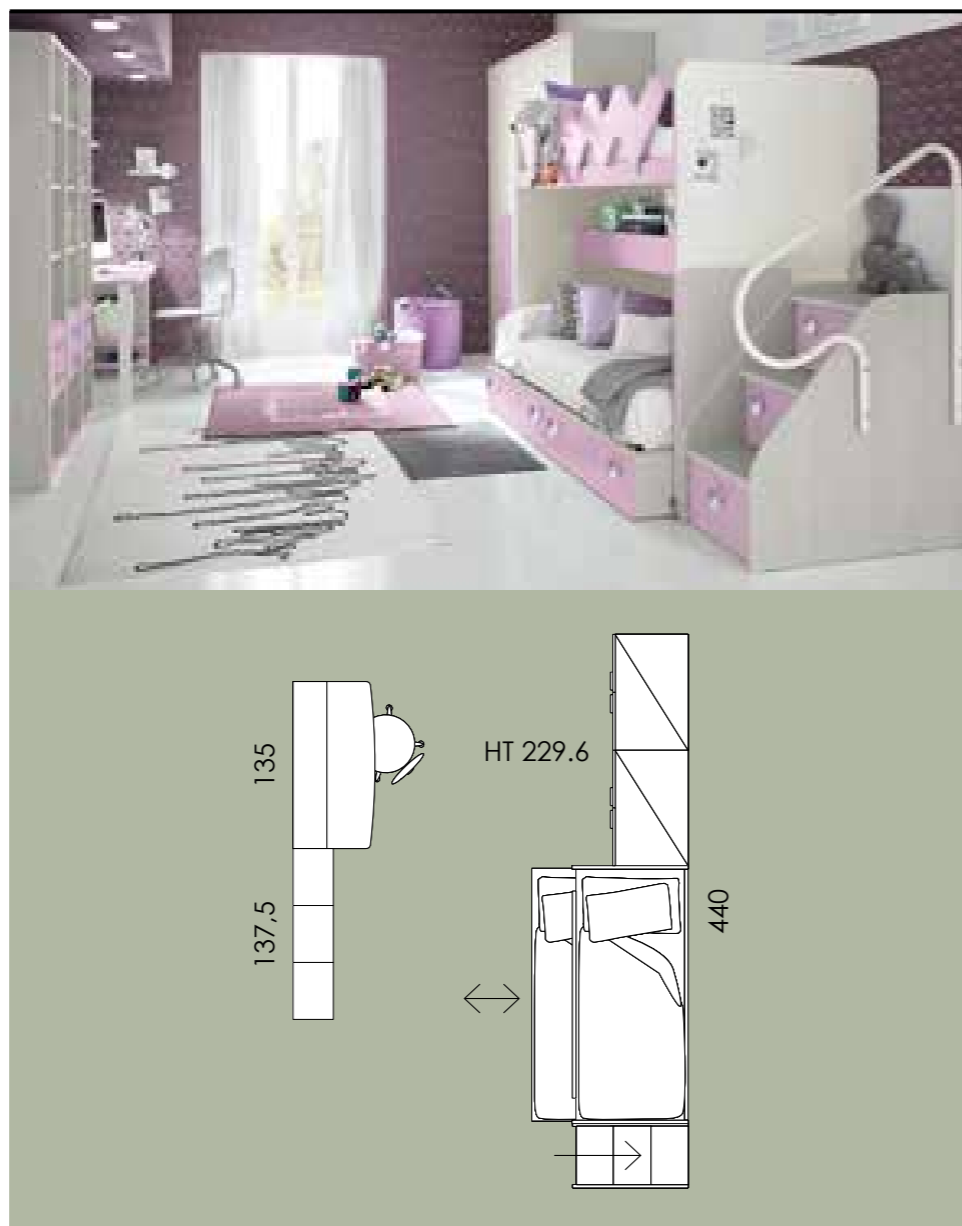

Kompozíció száma:

Br. Listaára:

Br. Kedvezményes ára:

Composition **C26**

1.765.000,- Ft

1.553.000,- Ft

Code	Description	Q.ty
PL85.13G	BOOKCASE H195.3 W45 W/BACK	1
PL85.13G	BOOKCASE H195.3 W45 W/BACK	1
PL85.13G	BOOKCASE H195.3 W45 W/BACK	1
PL86.29F	FLOOR SIDE PANEL D33.3 H194.5	1
P03.25L	SG101 DESK W135	1
P94.82T	VEGA CHAIR W/WHEELS	1
P78.19K	SHELF W135 W/SHELF HOLDER	1
P78.19K	SHELF W135 W/SHELF HOLDER	1
P12.44N	WARDROBE PA H7 W180	1
PL44.88L	BED SPRINT BASIC	1
P06.70Q	BED PULL-OUT EQUIP D900	1
P97.41E	GRETA LADDER W/GUARD	1

A fenti bruttó árak a képen szereplő gyerekbútor összeállításra vonatkoznak, tájékoztató áraink kiegészítők és dekorációk nélkül értendők, érvényességük: 2020. május 31.

A bútor beszerelésének díját az árak a gyerekbútorok esetében már tartalmazzák. Budapesten belül a kiszállítás díja 15.000,- Ft, Budapesten kívül a kiszállítás díja 35.000,- Ft.

A gyerekbútor megrendelés feltétele 50% előleg befizetése átutalással, vagy készpénzben.

Várható beérkezés: a megrendeléstől számított 6-8 héten belül. Garanciaidő: Asztalos szakembereink általi beszerelés esetén a garanciaidő 3 év.