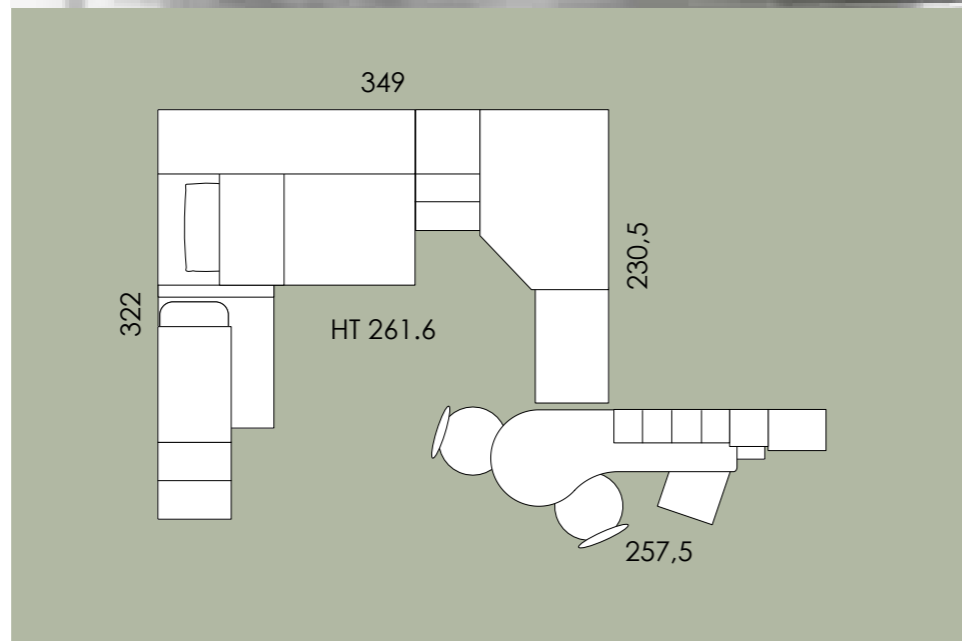

2.488.000,- Ft

2.189.000,- Ft

Code	Description	Q.ty
PL36.81V	BOOKCASE QUID H8 R	1
P40.51A	BOLLINO CLOTHES HOOK	1
PL52.48H	NEW BINO OVERH.STRUCT.H261.6	1
P99.54G	MIRA BOOKSHELF H3	1
P96.61L	DADO PLATF.BED STRUCT.F/BINO R	1
P97.49Y	GRETA LADDER W/PLATFORM	1
PL18.49C	LARGE LH WALK IN WARDROBE H8	1
PL14.17F	WARDROBE PA H8 W90	1
PL38.00D	BEDSIDE TABLE/DRAWERS POLDO W50	1
PL40.55G	LOVE BED F/L-UP BED BASE W80	1
PL30.95A	PENINSULA SG201 W180	1
PL50.25U	PAN. ATTR. JOINT W45 H32 W19.8	1
PL50.25U	PAN. ATTR. JOINT W45 H32 W19.8	1
PL95.79G	SU.BKCS.W/TOP P.H162.5 W30 2-S	1
PL98.76A	OPEN DOCKS MOD. W30 H125.4	1
PL95.48K	SD.PN.F/SU.BKCS.W/TOP.P H162.5	1
PL95.83Y	SU.BKCS.W/TOP P.H98.5 W45 2-S	1
P94.82T	VEGA CHAIR W/WHEELS	2