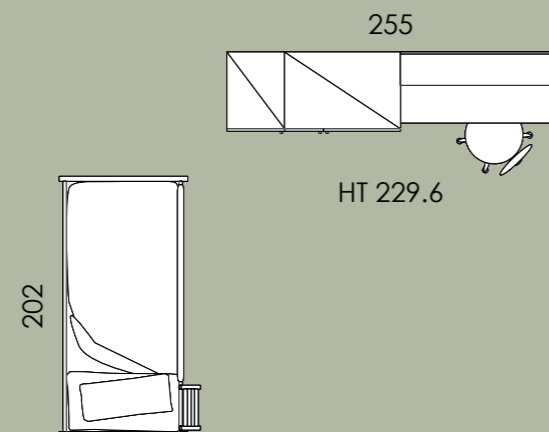

A fenti bruttó árak a képen szereplő gyerekbútor összeállításra vonatkoznak, tájékoztató áraink kiegészítők és dekorációk nélkül értendők, érvényességük: 2020. május 31.
A bútor beszerelésének díját az árak a gyerekbútorok esetében már tartalmazzák. Budapesten belül a kiszállítás díja 15.000,- Ft, Budapesten kívül a kiszállítás díja 35.000,- Ft.
A gyerekbútor megrendelés feltétele 50% előleg befizetése átutalással, vagy készpénzben.

Várható beérkezés: a megrendeléstől számított 6-8 héten belül. Garanciaidő: Asztalos szakembereink általi beszerelés esetén a garanciaidő 3 év.