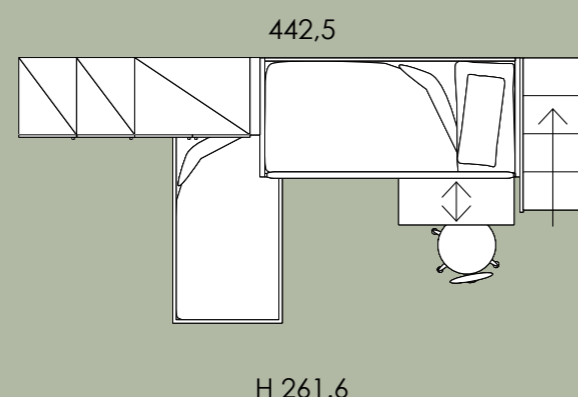

Kompozíció száma:

Br. Listaára:

Br. Kedvezményes ára:

Composition

K17

1.435.000,- Ft

1.262.000,- Ft

Code		Description	Q.ty
P14.02R	L	WARDROBE	1
PL23.54G	L	WARDROBE WITH SHAPED SIDE PANEL	1
P50.67Q		PAIR OF PLINTHS W 90	1
PL52.33V	L	"NEW BROOKLYN" OVERHEAD STR.	1
P95.75H		"DUNA" PLATFORM BED	1
P96.96A		"LONG" RECLINING SAFETY GUARD	1
P97.45B	R	"MARGOT" LADDER	1
PL40.25R		"STRIPE" HEADBOARD	1
H26.60K		SOMIER	1
P38.69X		BEDSIDE TABLE WITH WHEELS	1
P92.91L		"MILANO" CHAIR	1